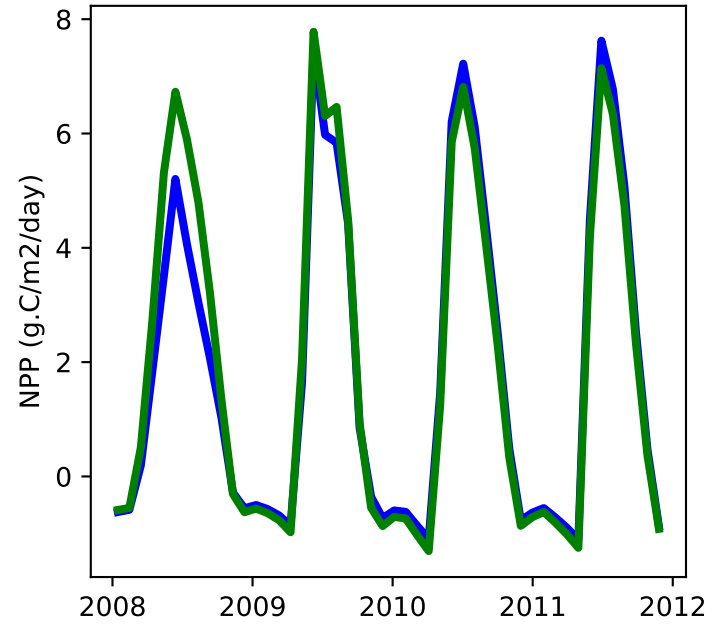

20220321_site_US-Los_ICB20TRCNPRDCTCBC 20220321_site_phs_US-Los_ICB20TRCNPRDCTCBC

gross primary production

net primary production

total projected leaf area index

total vegetation carbon, excluding cpool