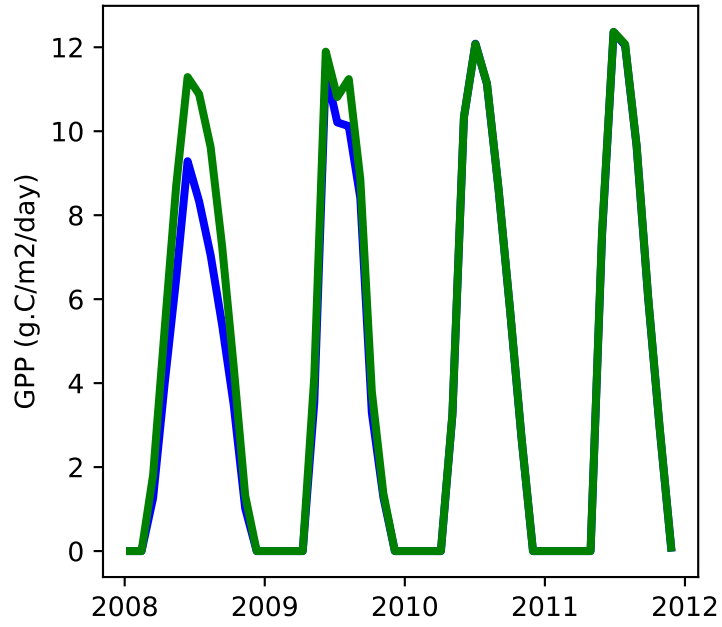

20220321_site_US-Los_ICB20TRCNPRDCTCBC 20220321_site_phs_US-Los_ICB20TRCNPRDCTCBC

gross primary production

net primary production

total projected leaf area index

total vegetation carbon, excluding cpool