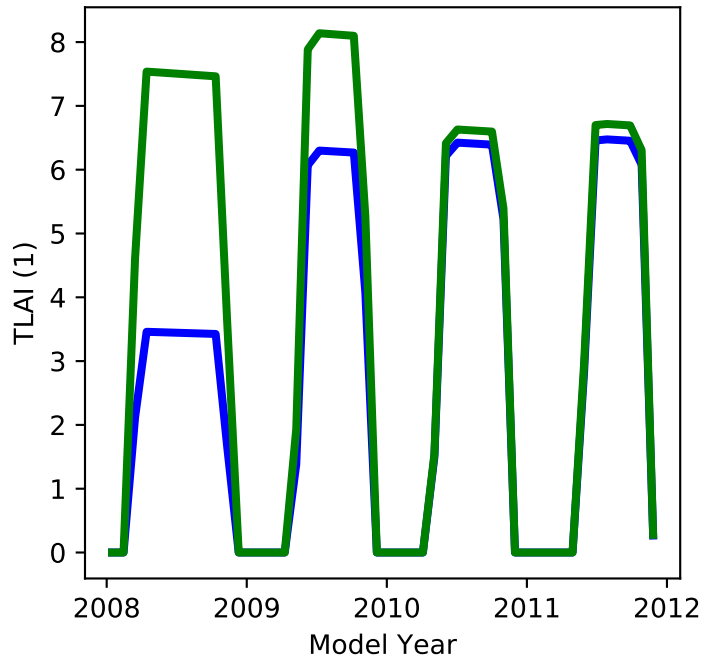

20220321_site_US-Los_ICB20TRCNPRDCTCBC 20220321_site_phs_US-Los_ICB20TRCNPRDCTCBC

gross primary production

net primary production

total projected leaf area index

total vegetation carbon, excluding cpool