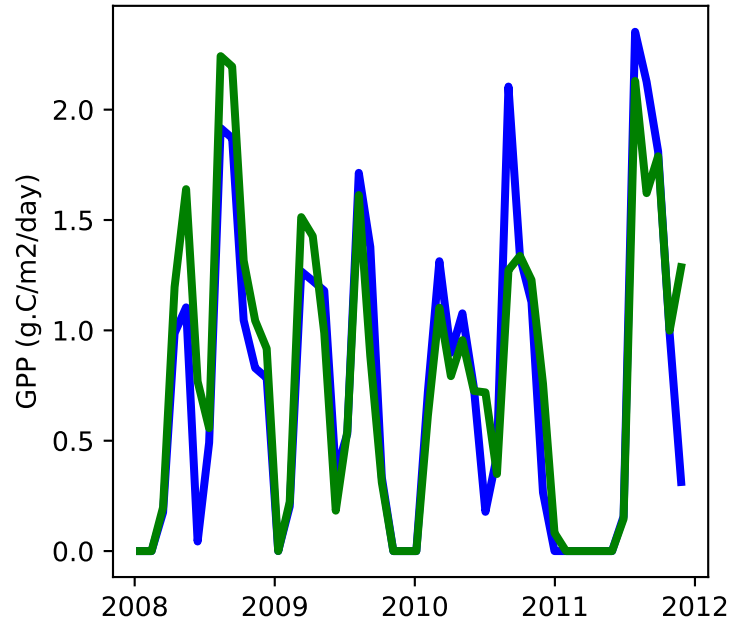

20220321_site_US-SRM_ICB20TRCNPRDCTCBC 20220321_site_phs_US-SRM_ICB20TRCNPRDCTCBC

gross primary production

net primary production

total projected leaf area index

total vegetation carbon, excluding cpool

20220321_site_US-SRM_ICB20TRCNPRDCTCBC 20220321_site_phs_US-SRM_ICB20TRCNPRDCTCBC