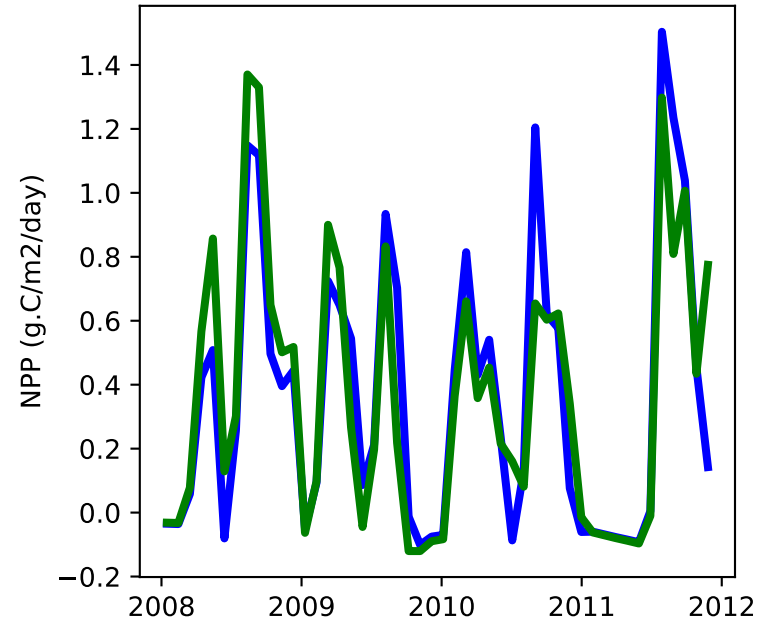

20220321_site_US-SRM_ICB20TRCNPRDCTCBC 20220321_site_phs_US-SRM_ICB20TRCNPRDCTCBC

gross primary production

net primary production

total projected leaf area index

total vegetation carbon, excluding cpool

20220321_site_US-SRM_ICB20TRCNPRDCTCBC 20220321_site_phs_US-SRM_ICB20TRCNPRDCTCBC