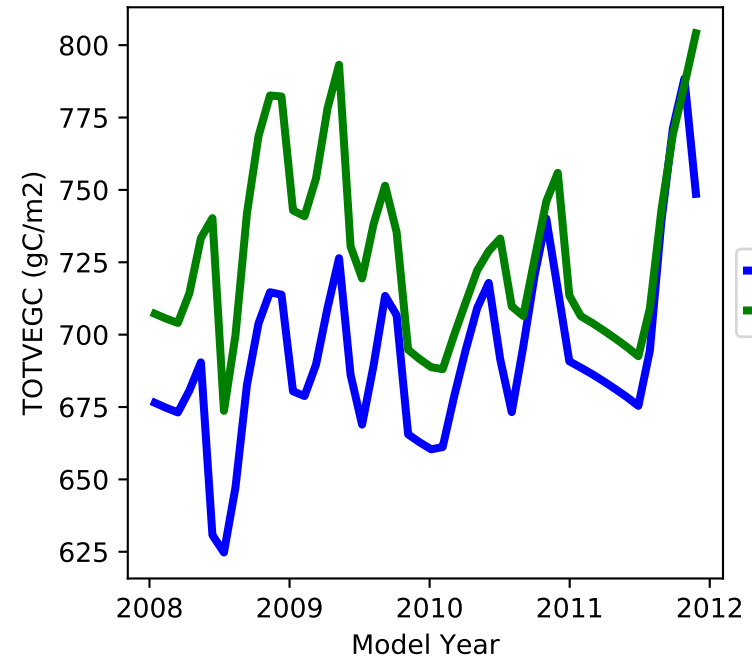

20220321_site_US-SRM_ICB20TRCNPRDCTCBC 20220321_site_phs_US-SRM_ICB20TRCNPRDCTCBC

gross primary production

net primary production

total projected leaf area index

total vegetation carbon, excluding cpool

20220321_site_US-SRM_ICB20TRCNPRDCTCBC 20220321_site_phs_US-SRM_ICB20TRCNPRDCTCBC