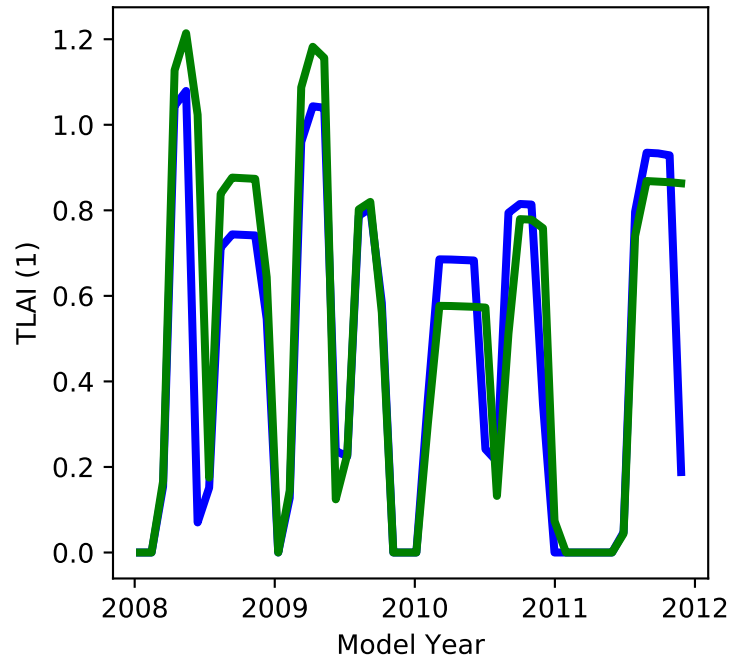

20220321_site_US-SRM_ICB20TRCNPRDCTCBC 20220321_site_phs_US-SRM_ICB20TRCNPRDCTCBC

gross primary production

net primary production

total projected leaf area index

total vegetation carbon, excluding cpool

20220321_site_US-SRM_ICB20TRCNPRDCTCBC 20220321_site_phs_US-SRM_ICB20TRCNPRDCTCBC