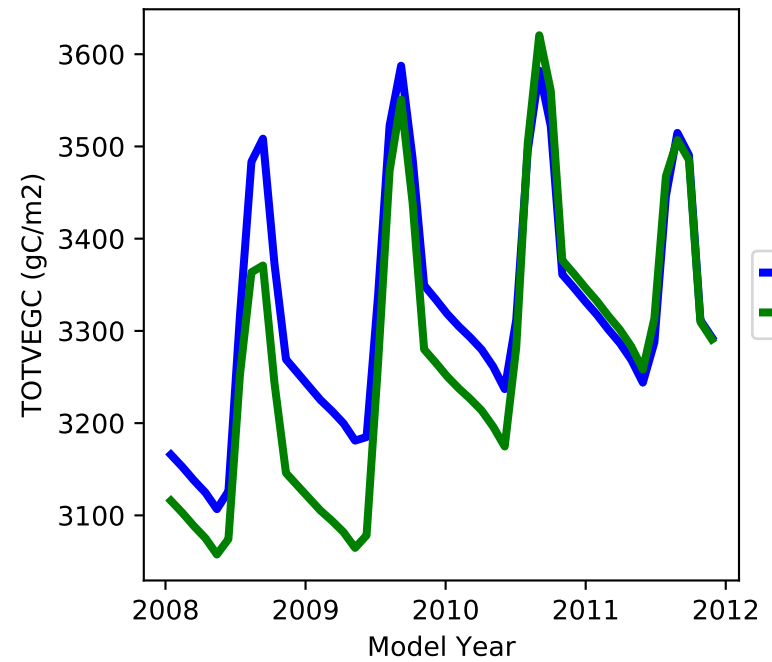

20220321_site_DK-ZaH_ICB20TRCNPRDCTCBC 20220321_site_phs_DK-ZaH_ICB20TRCNPRDCTCBC

gross primary production

net primary production

total projected leaf area index

total vegetation carbon, excluding cpool

20220321_site_DK-ZaH_ICB20TRCNPRDCTCBC 20220321_site_phs_DK-ZaH_ICB20TRCNPRDCTCBC