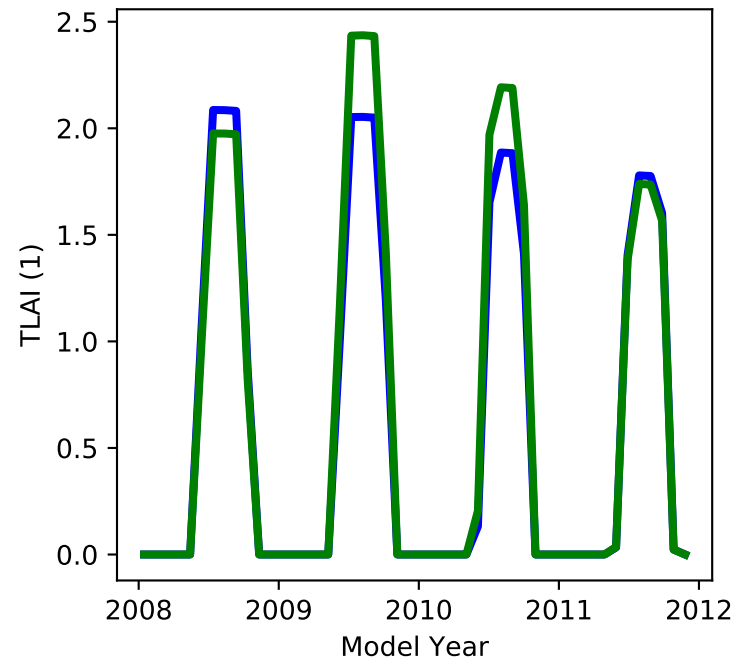

20220321_site_DK-ZaH_ICB20TRCNPRDCTCBC 20220321_site_phs_DK-ZaH_ICB20TRCNPRDCTCBC

gross primary production

net primary production

total projected leaf area index

total vegetation carbon, excluding cpool

20220321_site_DK-ZaH_ICB20TRCNPRDCTCBC 20220321_site_phs_DK-ZaH_ICB20TRCNPRDCTCBC