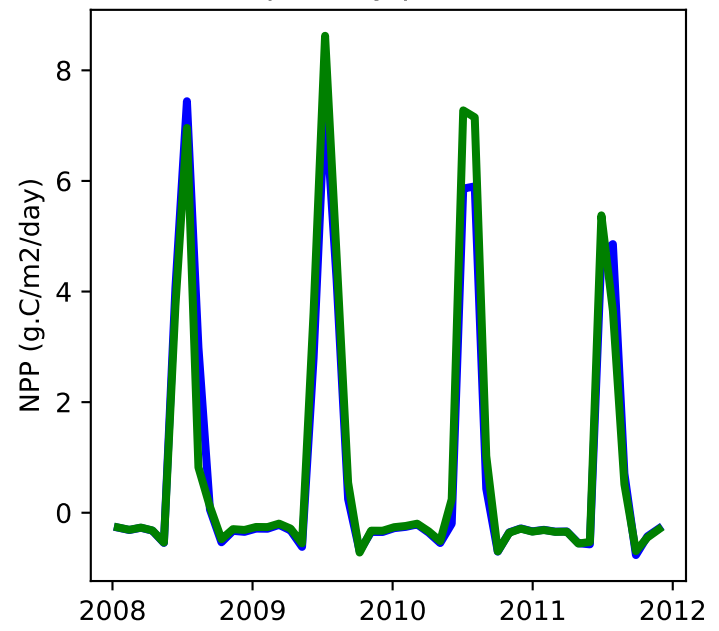

20220321_site_DK-ZaH_ICB20TRCNPRDCTCBC 20220321_site_phs_DK-ZaH_ICB20TRCNPRDCTCBC

gross primary production

net primary production

total projected leaf area index

total vegetation carbon, excluding cpool

20220321_site_DK-ZaH_ICB20TRCNPRDCTCBC 20220321_site_phs_DK-ZaH_ICB20TRCNPRDCTCBC