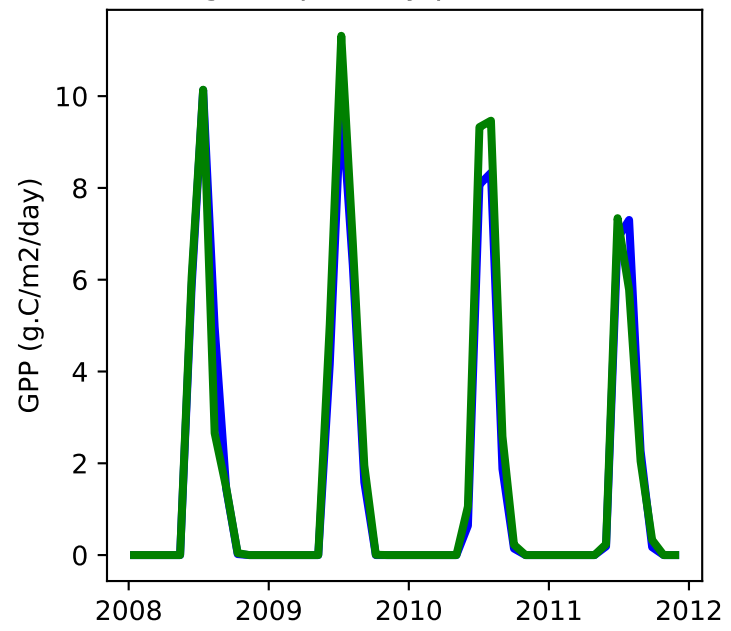

20220321_site_DK-ZaH_ICB20TRCNPRDCTCBC 20220321_site_phs_DK-ZaH_ICB20TRCNPRDCTCBC

gross primary production

net primary production

total projected leaf area index

total vegetation carbon, excluding cpool

20220321_site_DK-ZaH_ICB20TRCNPRDCTCBC 20220321_site_phs_DK-ZaH_ICB20TRCNPRDCTCBC