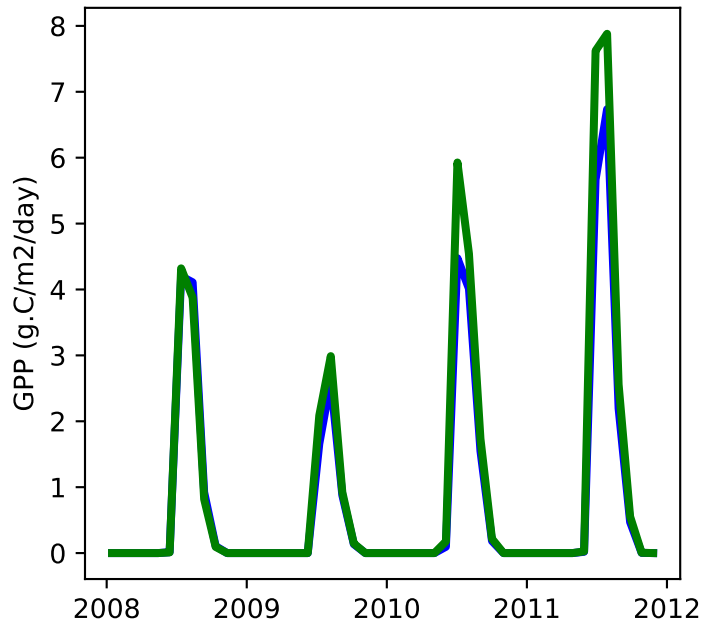

20220321\_site\_RU-Cok\_ICB20TRCNPRDCTCBC 20220321\_site\_phs\_RU-Cok\_ICB20TRCNPRDCTCBC

gross primary production

net primary production

total projected leaf area index

total vegetation carbon, excluding cpool