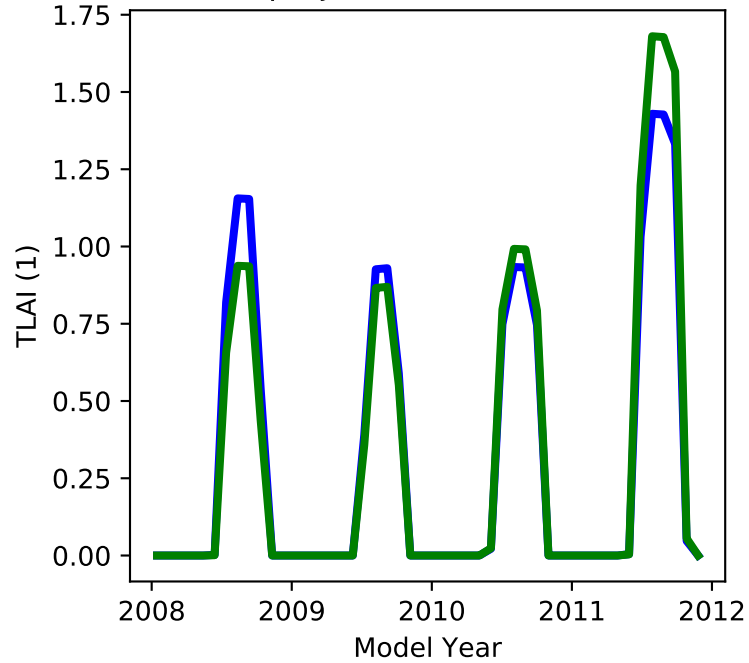

20220321\_site\_RU-Cok\_ICB20TRCNPRDCTCBC 20220321\_site\_phs\_RU-Cok\_ICB20TRCNPRDCTCBC

gross primary production

net primary production

total projected leaf area index

total vegetation carbon, excluding cpool