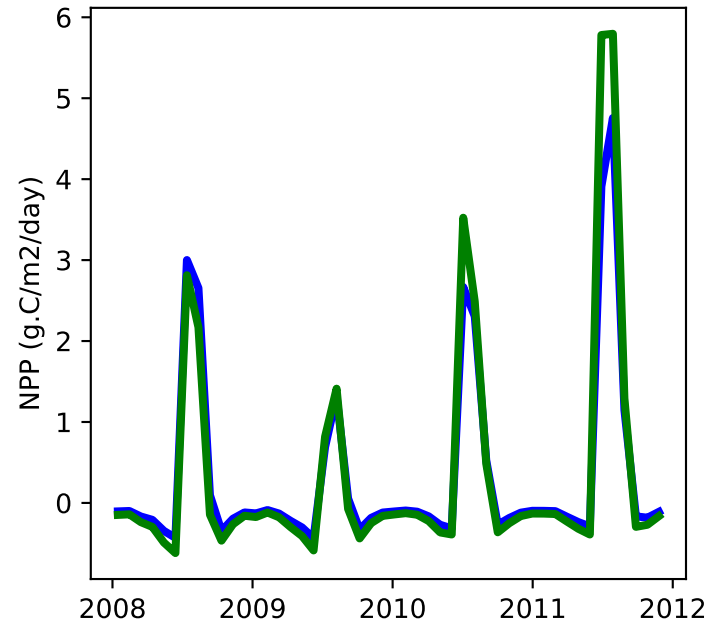

20220321\_site\_RU-Cok\_ICB20TRCNPRDCTCBC 20220321\_site\_phs\_RU-Cok\_ICB20TRCNPRDCTCBC

gross primary production

net primary production

total projected leaf area index

total vegetation carbon, excluding cpool