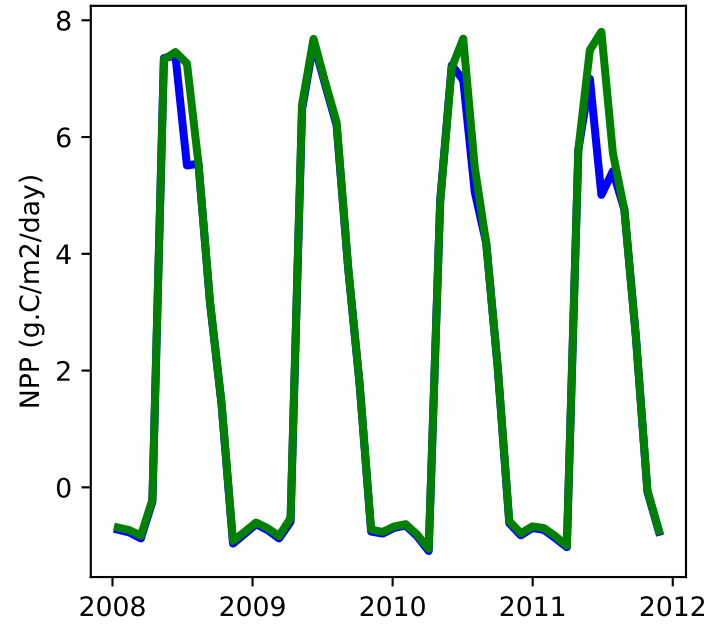

20220321\_site\_AT-Neu\_ICB20TRCNPRDCTCBC 20220321\_site\_phs\_AT-Neu\_ICB20TRCNPRDCTCBC

gross primary production

net primary production

total projected leaf area index

total vegetation carbon, excluding cpool