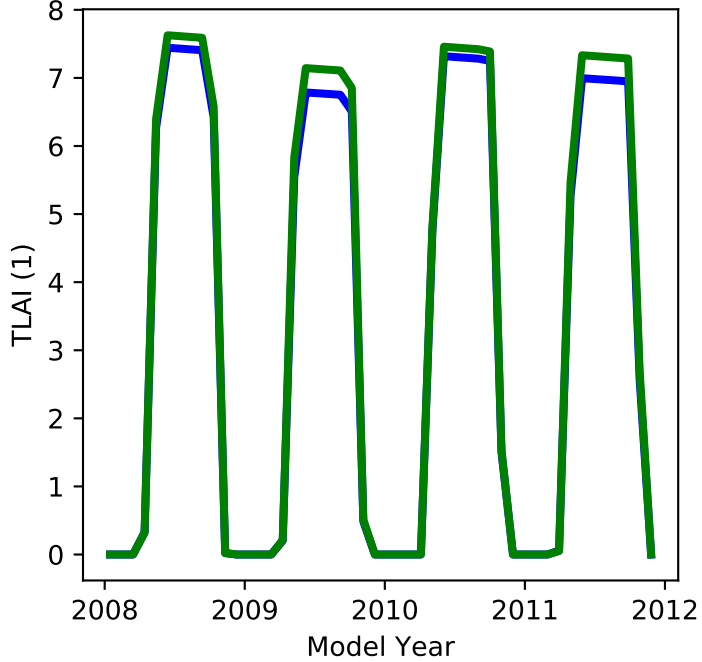

20220321\_site\_AT-Neu\_ICB20TRCNPRDCTCBC 20220321\_site\_phs\_AT-Neu\_ICB20TRCNPRDCTCBC

gross primary production

net primary production

total projected leaf area index

total vegetation carbon, excluding cpool