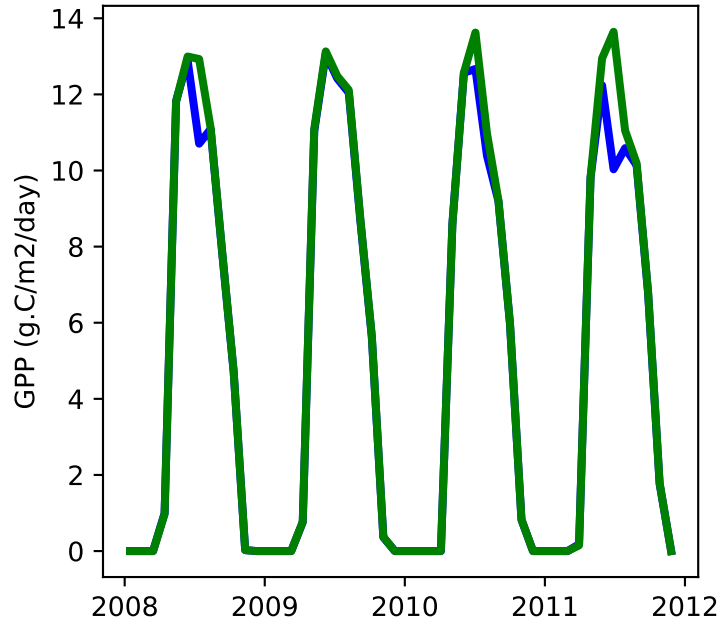

20220321\_site\_AT-Neu\_ICB20TRCNPRDCTCBC 20220321\_site\_phs\_AT-Neu\_ICB20TRCNPRDCTCBC

gross primary production

net primary production

total projected leaf area index

total vegetation carbon, excluding cpool