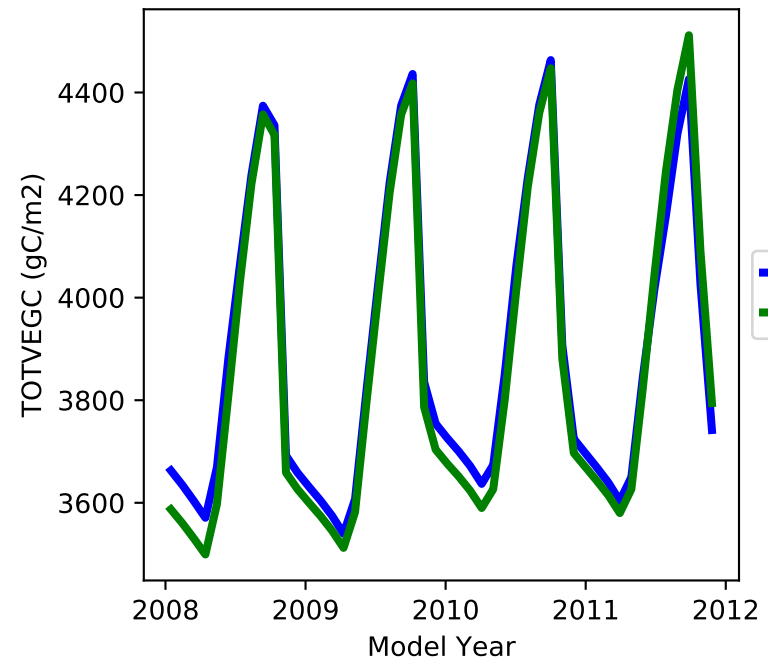

20220321\_site\_AT-Neu\_ICB20TRCNPRDCTCBC 20220321\_site\_phs\_AT-Neu\_ICB20TRCNPRDCTCBC

gross primary production

net primary production

total projected leaf area index

total vegetation carbon, excluding cpool