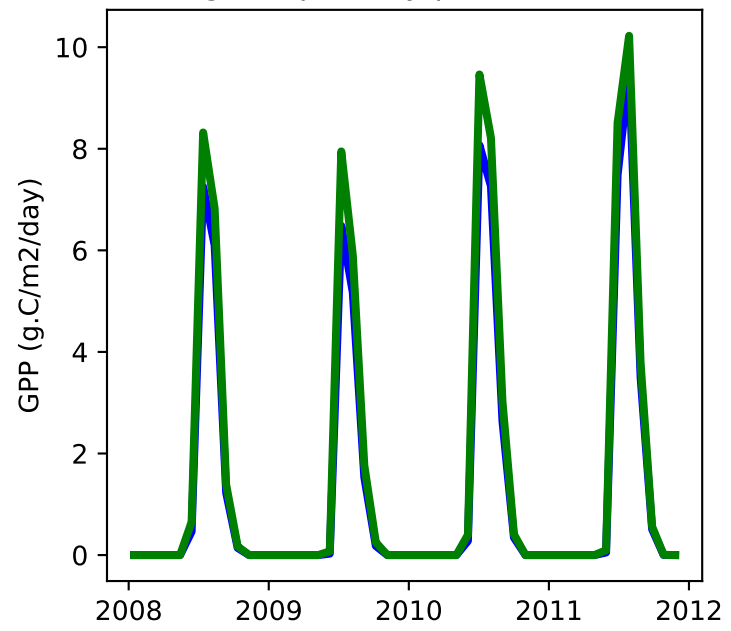

20220321_site_RU-Sam_ICB20TRCNPRDCTCBC 20220321_site_phs_RU-Sam_ICB20TRCNPRDCTCBC

gross primary production

net primary production

total projected leaf area index

total vegetation carbon, excluding cpool

20220321_site_RU-Sam_ICB20TRCNPRDCTCBC
20220321_site_phs_RU-Sam_ICB20TRCNPRDCTCBC