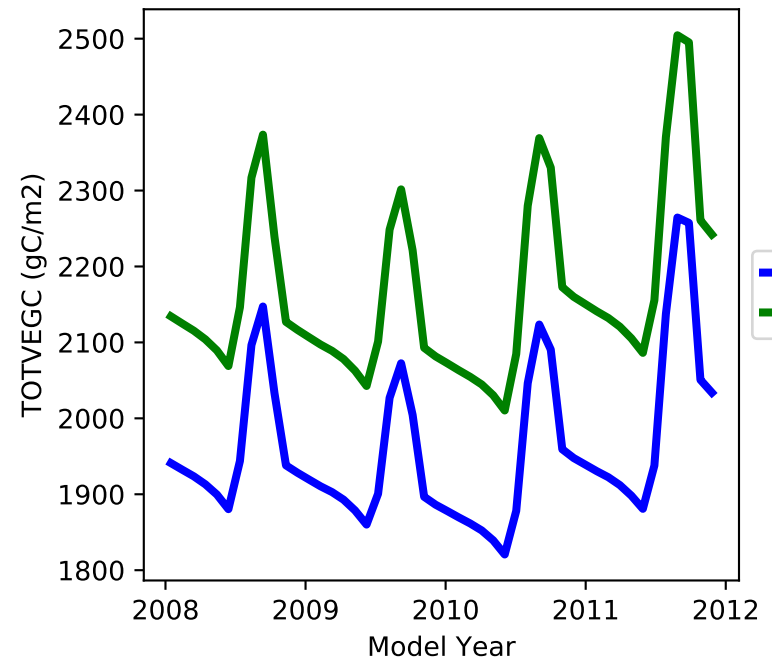

20220321_site_RU-Sam_ICB20TRCNPRDCTCBC 20220321_site_phs_RU-Sam_ICB20TRCNPRDCTCBC

gross primary production

net primary production

total projected leaf area index

total vegetation carbon, excluding cpool

20220321_site_RU-Sam_ICB20TRCNPRDCTCBC
20220321_site_phs_RU-Sam_ICB20TRCNPRDCTCBC