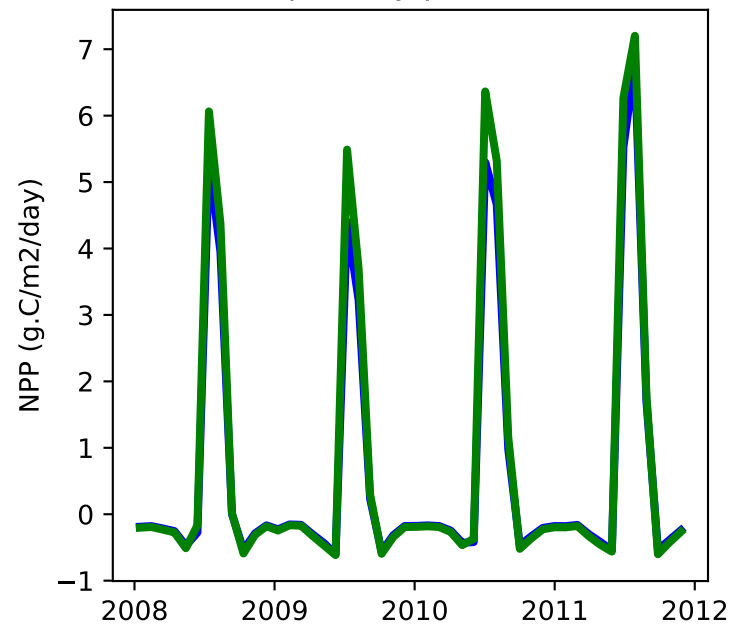

20220321_site_RU-Sam_ICB20TRCNPRDCTCBC 20220321_site_phs_RU-Sam_ICB20TRCNPRDCTCBC

gross primary production

net primary production

total projected leaf area index

total vegetation carbon, excluding cpool

20220321_site_RU-Sam_ICB20TRCNPRDCTCBC
20220321_site_phs_RU-Sam_ICB20TRCNPRDCTCBC