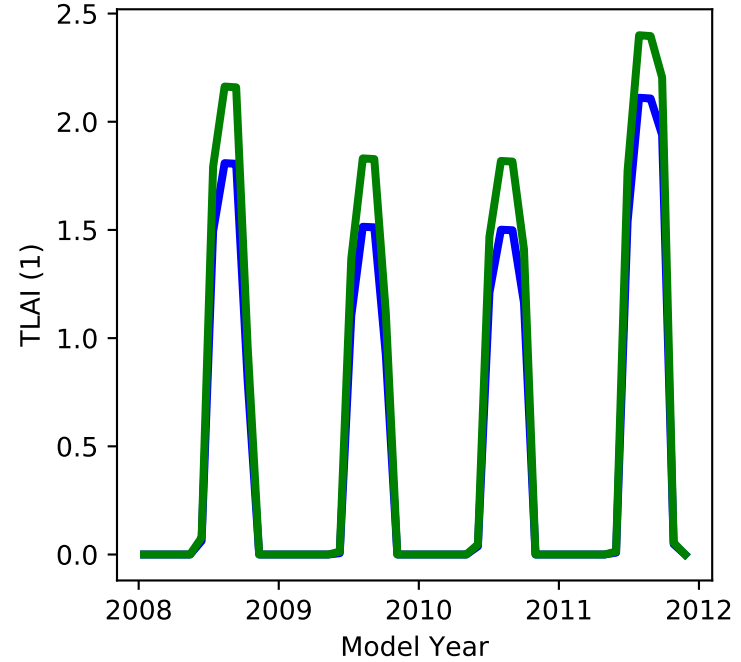

20220321_site_RU-Sam_ICB20TRCNPRDCTCBC 20220321_site_phs_RU-Sam_ICB20TRCNPRDCTCBC

gross primary production

net primary production

total projected leaf area index

total vegetation carbon, excluding cpool

20220321_site_RU-Sam_ICB20TRCNPRDCTCBC
20220321_site_phs_RU-Sam_ICB20TRCNPRDCTCBC