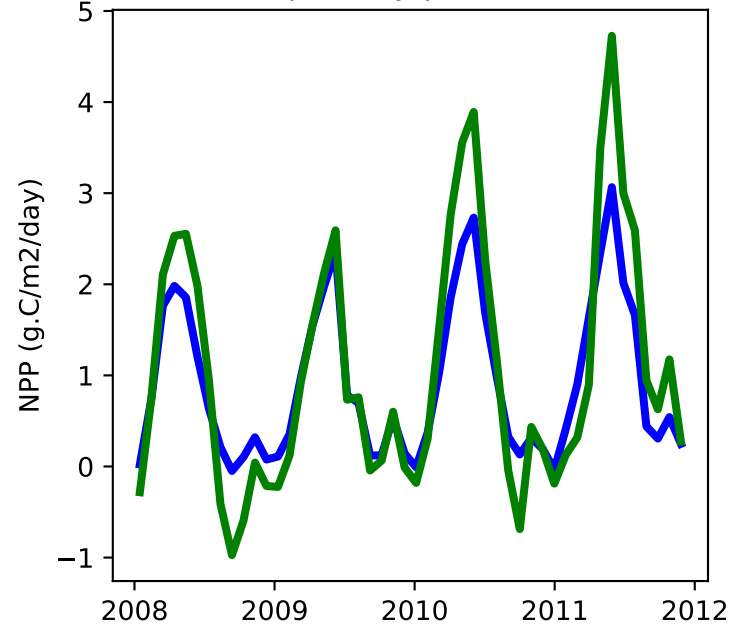

20220321_site_US-Ton_ICB20TRCNPRDCTCBC 20220321_site_phs_US-Ton_ICB20TRCNPRDCTCBC

gross primary production

net primary production

total projected leaf area index

total vegetation carbon, excluding cpool

20220321_site_US-Ton_ICB20TRCNPRDCTCBC 20220321_site_phs_US-Ton_ICB20TRCNPRDCTCBC