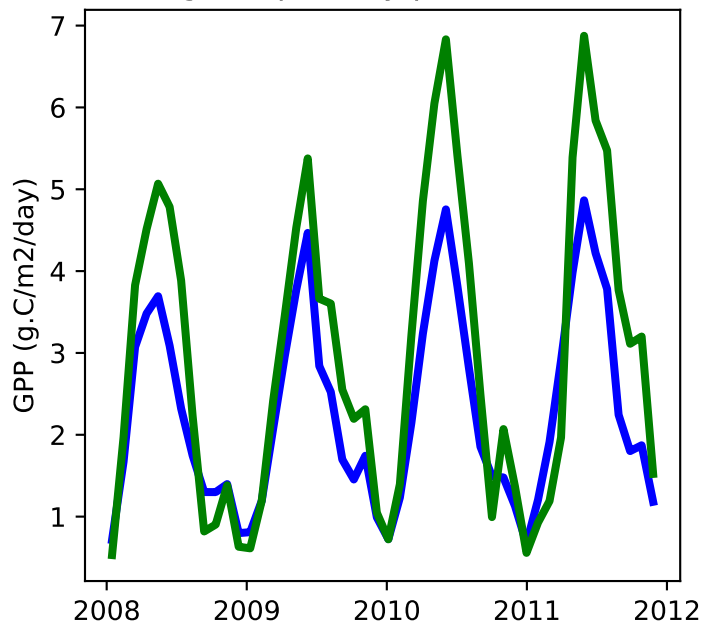

20220321_site_US-Ton_ICB20TRCNPRDCTCBC 20220321_site_phs_US-Ton_ICB20TRCNPRDCTCBC

gross primary production

net primary production

total projected leaf area index

total vegetation carbon, excluding cpool

20220321_site_US-Ton_ICB20TRCNPRDCTCBC 20220321_site_phs_US-Ton_ICB20TRCNPRDCTCBC