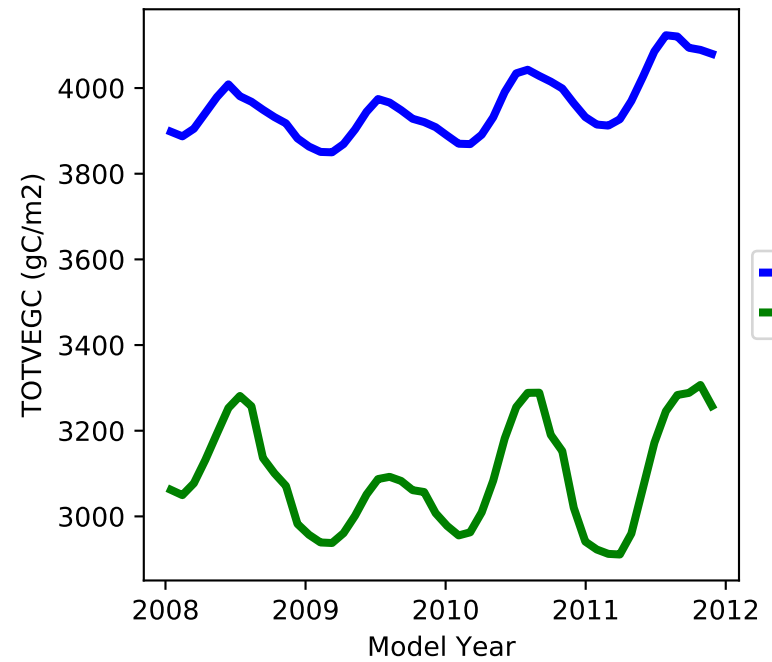

20220321_site_US-Ton_ICB20TRCNPRDCTCBC 20220321_site_phs_US-Ton_ICB20TRCNPRDCTCBC

gross primary production

net primary production

total projected leaf area index

total vegetation carbon, excluding cpool

20220321_site_US-Ton_ICB20TRCNPRDCTCBC 20220321_site_phs_US-Ton_ICB20TRCNPRDCTCBC