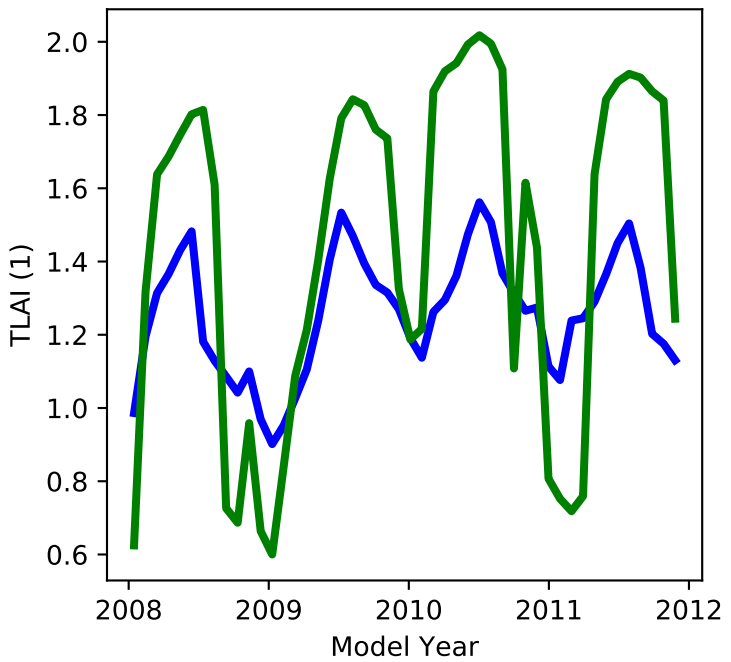

20220321_site_US-Ton_ICB20TRCNPRDCTCBC 20220321_site_phs_US-Ton_ICB20TRCNPRDCTCBC

gross primary production

net primary production

total projected leaf area index

total vegetation carbon, excluding cpool

20220321_site_US-Ton_ICB20TRCNPRDCTCBC 20220321_site_phs_US-Ton_ICB20TRCNPRDCTCBC