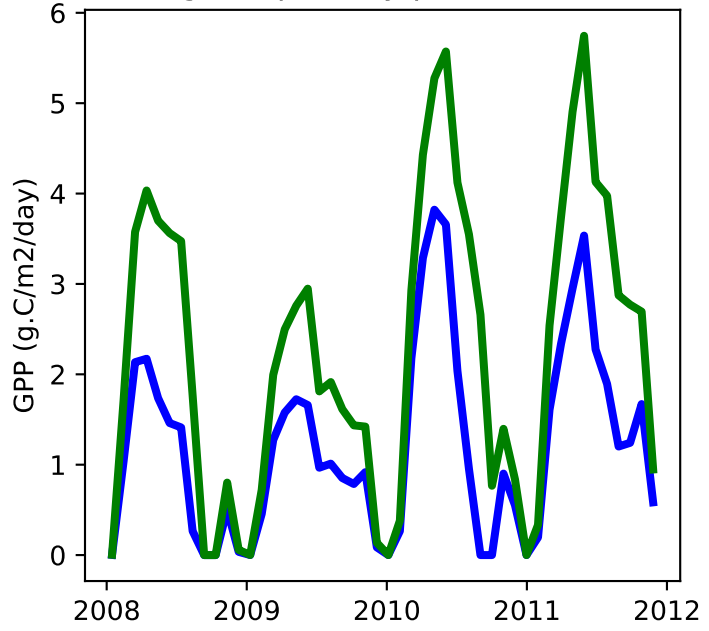

20220321_site_US-Var_ICB20TRCNPRDCTCBC 20220321_site_phs_US-Var_ICB20TRCNPRDCTCBC

gross primary production

net primary production

total projected leaf area index

total vegetation carbon, excluding cpool

20220321_site_US-Var_ICB20TRCNPRDCTCBC 20220321_site_phs_US-Var_ICB20TRCNPRDCTCBC