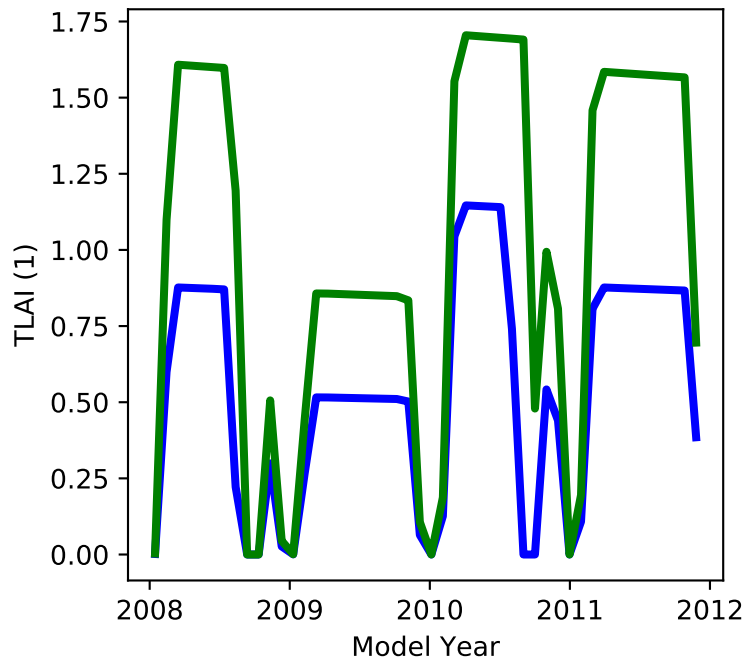

20220321_site_US-Var_ICB20TRCNPRDCTCBC 20220321_site_phs_US-Var_ICB20TRCNPRDCTCBC

gross primary production

net primary production

total projected leaf area index

total vegetation carbon, excluding cpool

20220321_site_US-Var_ICB20TRCNPRDCTCBC 20220321_site_phs_US-Var_ICB20TRCNPRDCTCBC