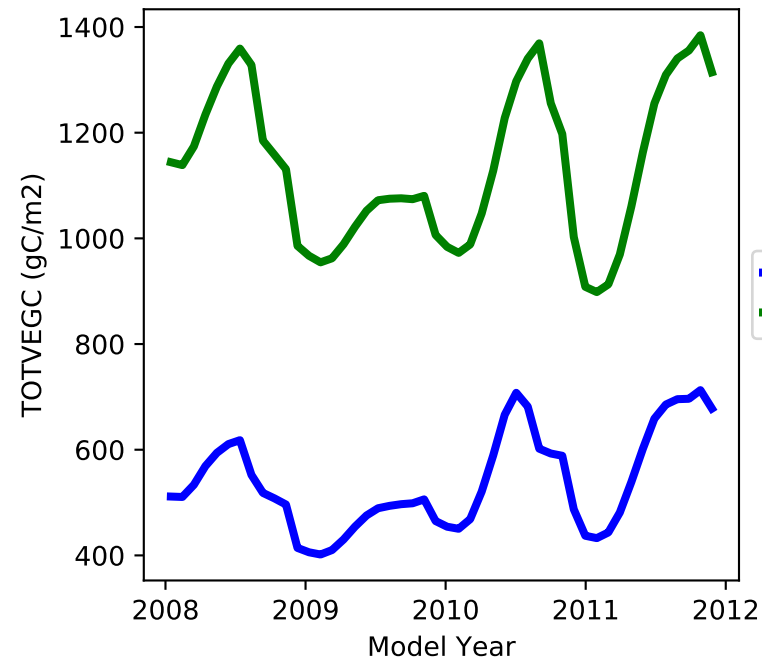

20220321_site_US-Var_ICB20TRCNPRDCTCBC 20220321_site_phs_US-Var_ICB20TRCNPRDCTCBC

gross primary production

net primary production

total projected leaf area index

total vegetation carbon, excluding cpool

20220321_site_US-Var_ICB20TRCNPRDCTCBC 20220321_site_phs_US-Var_ICB20TRCNPRDCTCBC