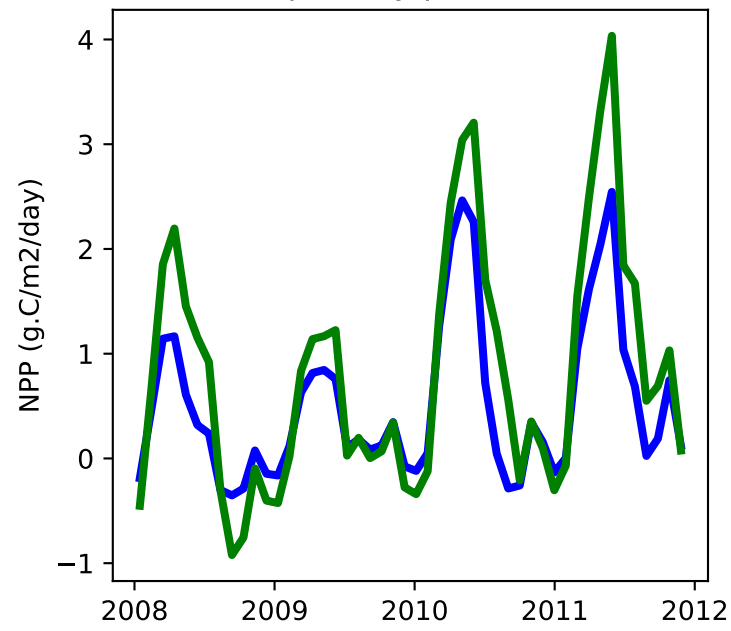

20220321_site_US-Var_ICB20TRCNPRDCTCBC 20220321_site_phs_US-Var_ICB20TRCNPRDCTCBC

gross primary production

net primary production

total projected leaf area index

total vegetation carbon, excluding cpool

20220321_site_US-Var_ICB20TRCNPRDCTCBC 20220321_site_phs_US-Var_ICB20TRCNPRDCTCBC