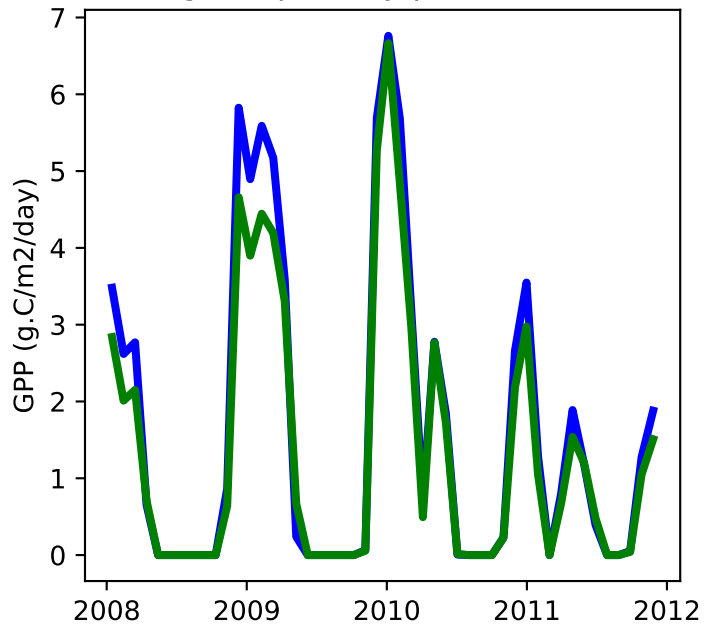

20220321\_site\_ZA-Kru\_ICB20TRCNPRDCTCBC 20220321\_site\_phs\_ZA-Kru\_ICB20TRCNPRDCTCBC

gross primary production

net primary production

total projected leaf area index

total vegetation carbon, excluding cpool