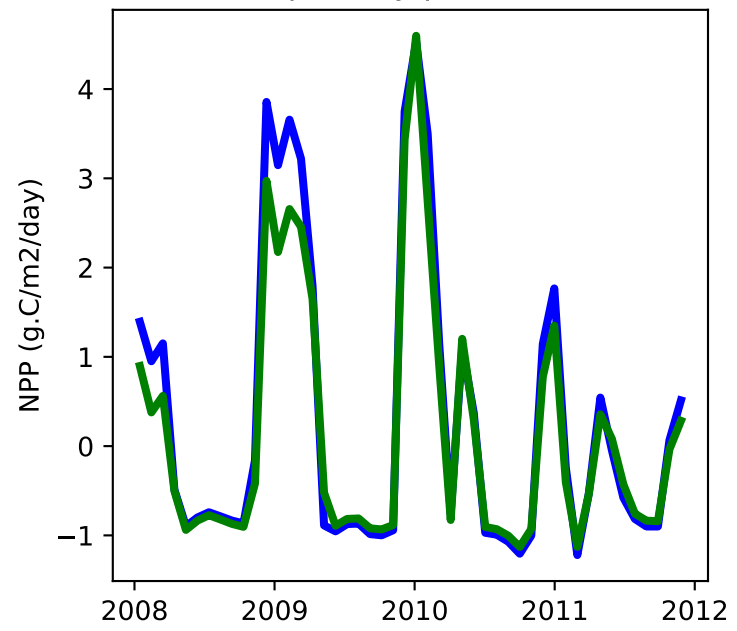

20220321\_site\_ZA-Kru\_ICB20TRCNPRDCTCBC 20220321\_site\_phs\_ZA-Kru\_ICB20TRCNPRDCTCBC

gross primary production

net primary production

total projected leaf area index

total vegetation carbon, excluding cpool