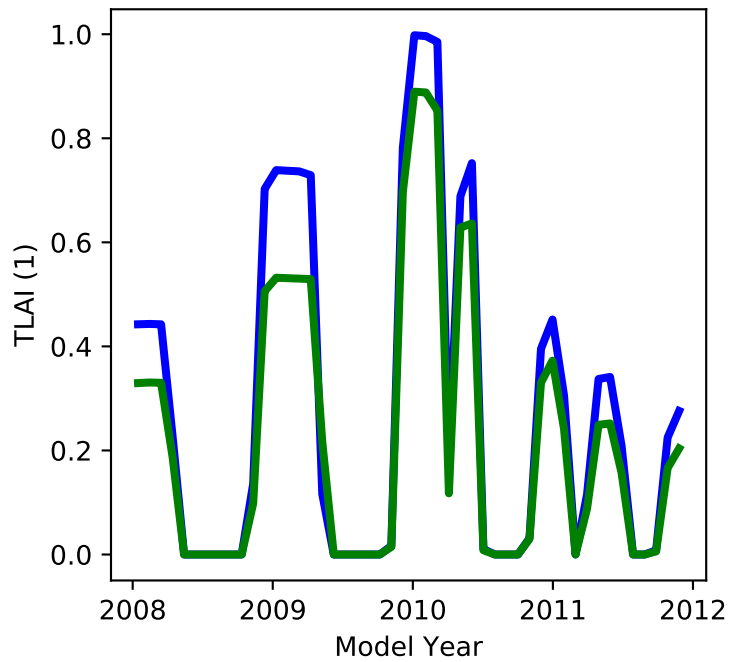

20220321\_site\_ZA-Kru\_ICB20TRCNPRDCTCBC 20220321\_site\_phs\_ZA-Kru\_ICB20TRCNPRDCTCBC

gross primary production

net primary production

total projected leaf area index

total vegetation carbon, excluding cpool