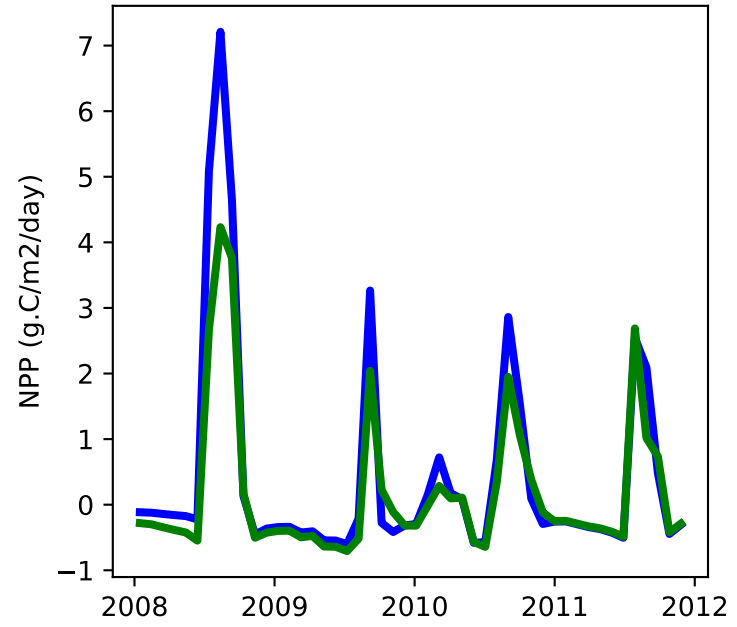

20220321_site_US-Wkg_ICB20TRCNPRDCTCBC 20220321_site_phs_US-Wkg_ICB20TRCNPRDCTCBC

gross primary production

net primary production

total projected leaf area index

total vegetation carbon, excluding cpool