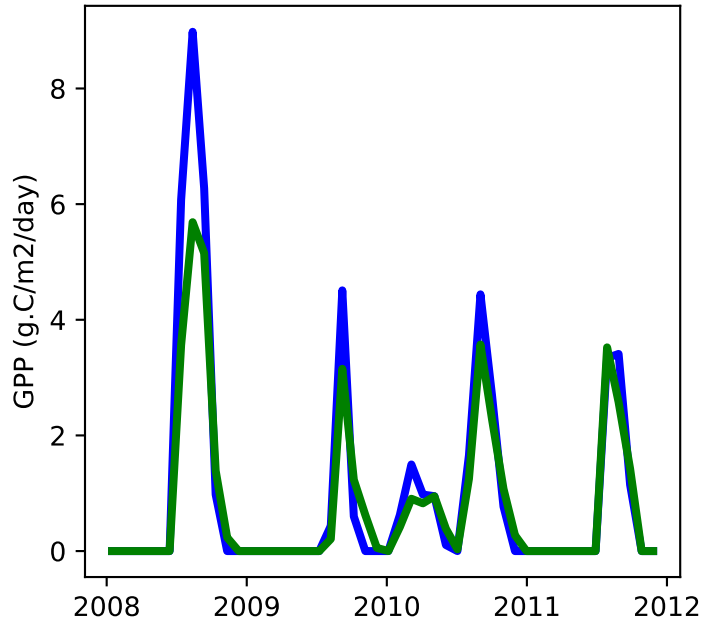

20220321_site_US-Wkg_ICB20TRCNPRDCTCBC 20220321_site_phs_US-Wkg_ICB20TRCNPRDCTCBC

gross primary production

net primary production

total projected leaf area index

total vegetation carbon, excluding cpool