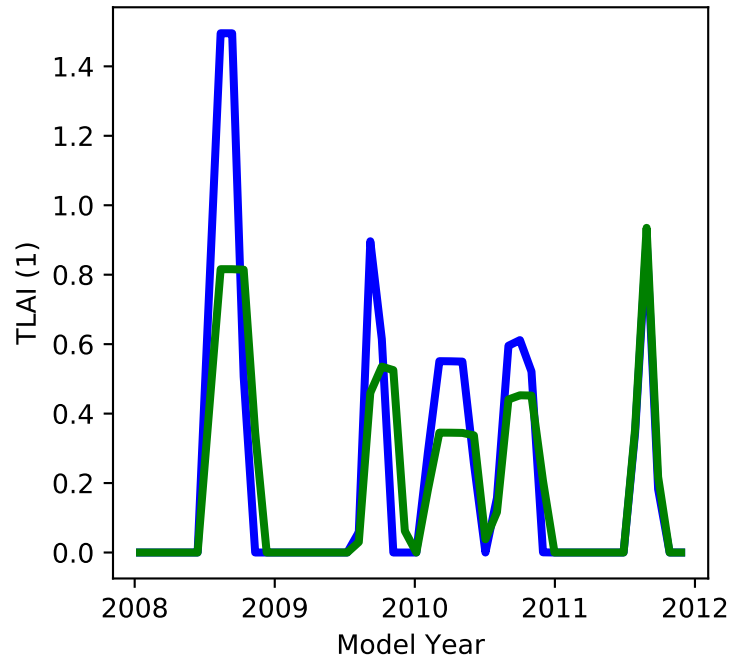

20220321_site_US-Wkg_ICB20TRCNPRDCTCBC 20220321_site_phs_US-Wkg_ICB20TRCNPRDCTCBC

gross primary production

net primary production

total projected leaf area index

total vegetation carbon, excluding cpool