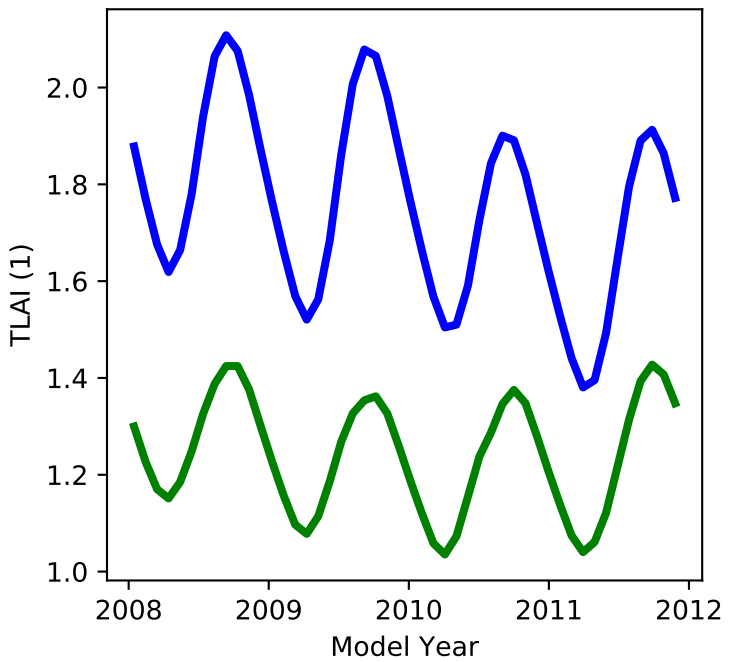

20220321_site_BE-Bra_ICB20TRCNPRDCTCBC 20220321_site_phs_BE-Bra_ICB20TRCNPRDCTCBC

gross primary production

net primary production

total projected leaf area index

total vegetation carbon, excluding cpool

20220321_site_BE-Bra_ICB20TRCNPRDCTCBC 20220321_site_phs_BE-Bra_ICB20TRCNPRDCTCBC