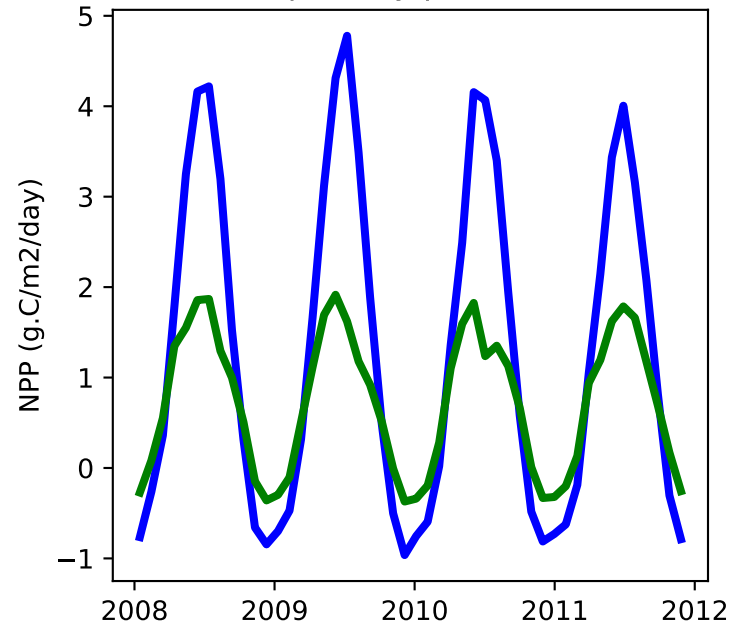

20220321_site_BE-Bra_ICB20TRCNPRDCTCBC 20220321_site_phs_BE-Bra_ICB20TRCNPRDCTCBC

gross primary production

net primary production

total projected leaf area index

total vegetation carbon, excluding cpool

20220321_site_BE-Bra_ICB20TRCNPRDCTCBC 20220321_site_phs_BE-Bra_ICB20TRCNPRDCTCBC