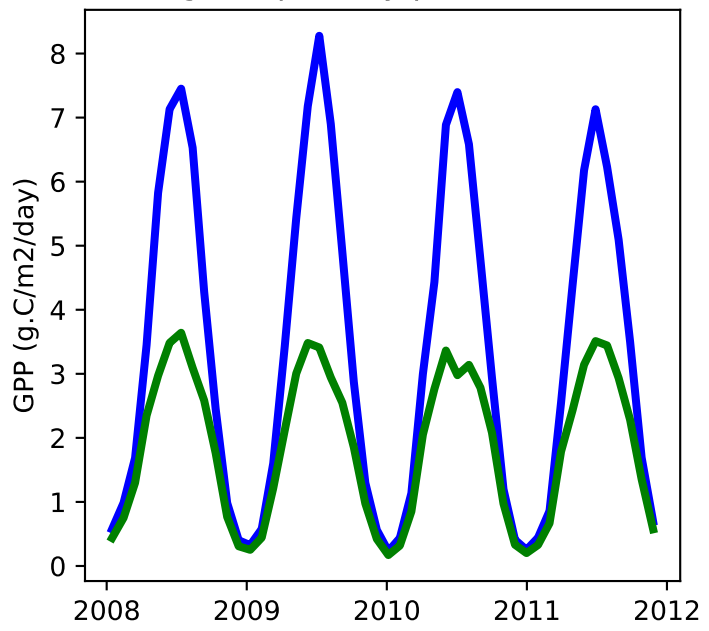

20220321_site_BE-Bra_ICB20TRCNPRDCTCBC 20220321_site_phs_BE-Bra_ICB20TRCNPRDCTCBC

gross primary production

net primary production

total projected leaf area index

total vegetation carbon, excluding cpool

20220321_site_BE-Bra_ICB20TRCNPRDCTCBC 20220321_site_phs_BE-Bra_ICB20TRCNPRDCTCBC