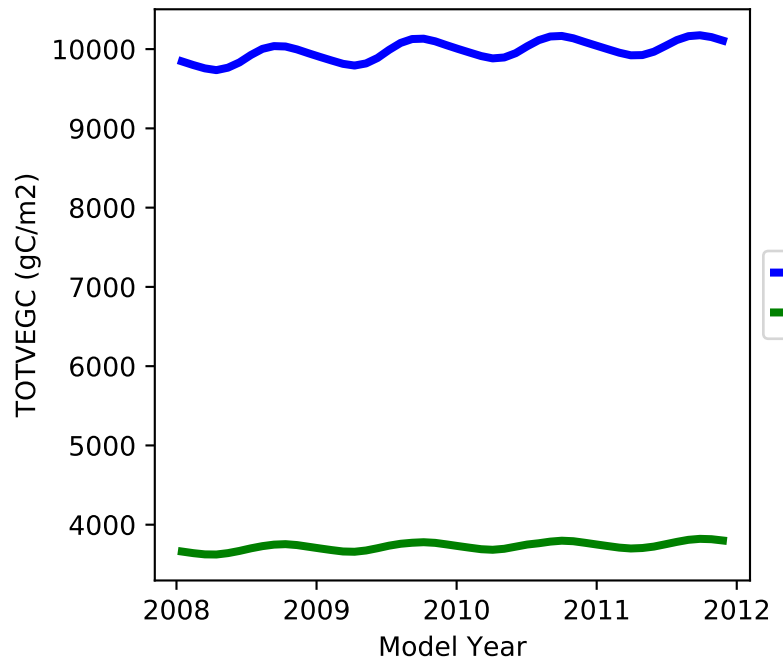

20220321_site_BE-Bra_ICB20TRCNPRDCTCBC 20220321_site_phs_BE-Bra_ICB20TRCNPRDCTCBC

gross primary production

net primary production

total projected leaf area index

total vegetation carbon, excluding cpool

20220321_site_BE-Bra_ICB20TRCNPRDCTCBC 20220321_site_phs_BE-Bra_ICB20TRCNPRDCTCBC