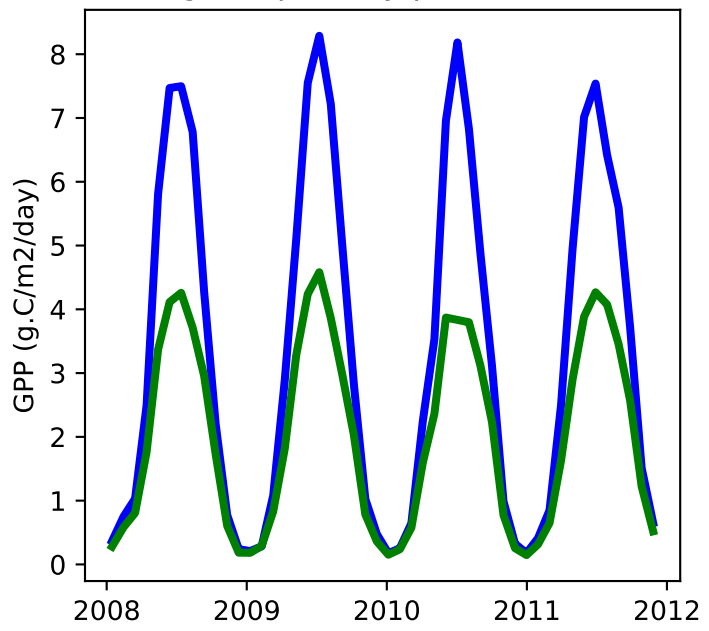

20220321_site_BE-Vie_ICB20TRCNPRDCTCBC 20220321_site_phs_BE-Vie_ICB20TRCNPRDCTCBC

gross primary production

net primary production

total projected leaf area index

total vegetation carbon, excluding cpool

20220321_site_BE-Vie_ICB20TRCNPRDCTCBC 20220321_site_phs_BE-Vie_ICB20TRCNPRDCTCBC