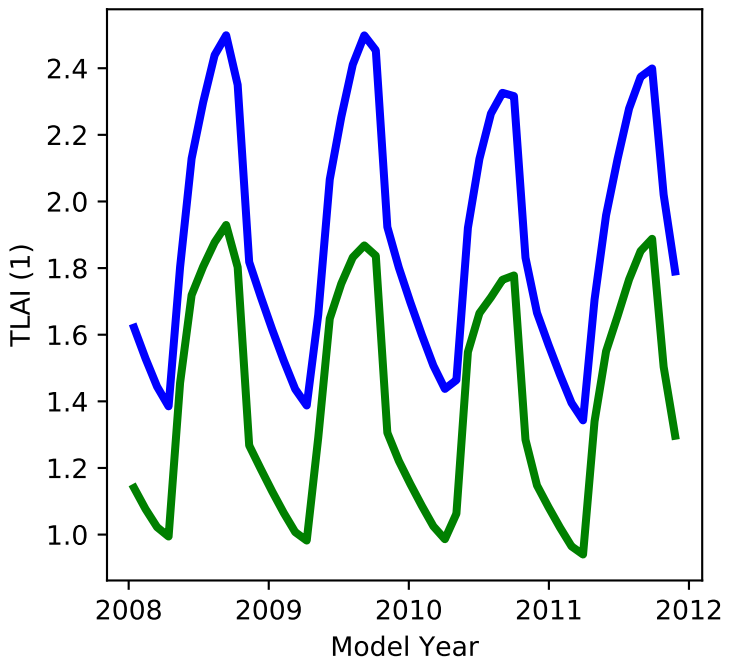

20220321_site_BE-Vie_ICB20TRCNPRDCTCBC 20220321_site_phs_BE-Vie_ICB20TRCNPRDCTCBC

gross primary production

net primary production

total projected leaf area index

total vegetation carbon, excluding cpool

20220321_site_BE-Vie_ICB20TRCNPRDCTCBC 20220321_site_phs_BE-Vie_ICB20TRCNPRDCTCBC