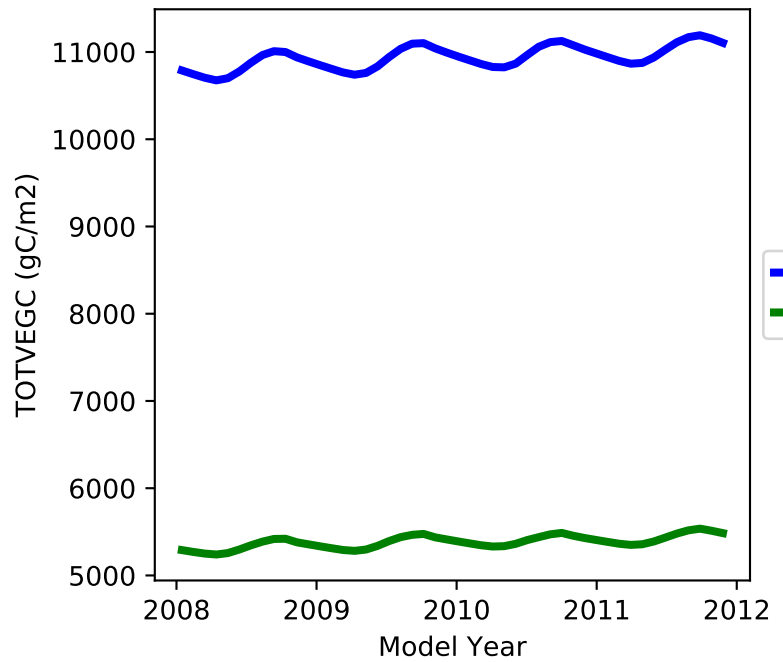

20220321_site_BE-Vie_ICB20TRCNPRDCTCBC 20220321_site_phs_BE-Vie_ICB20TRCNPRDCTCBC

gross primary production

net primary production

total projected leaf area index

total vegetation carbon, excluding cpool

20220321_site_BE-Vie_ICB20TRCNPRDCTCBC 20220321_site_phs_BE-Vie_ICB20TRCNPRDCTCBC