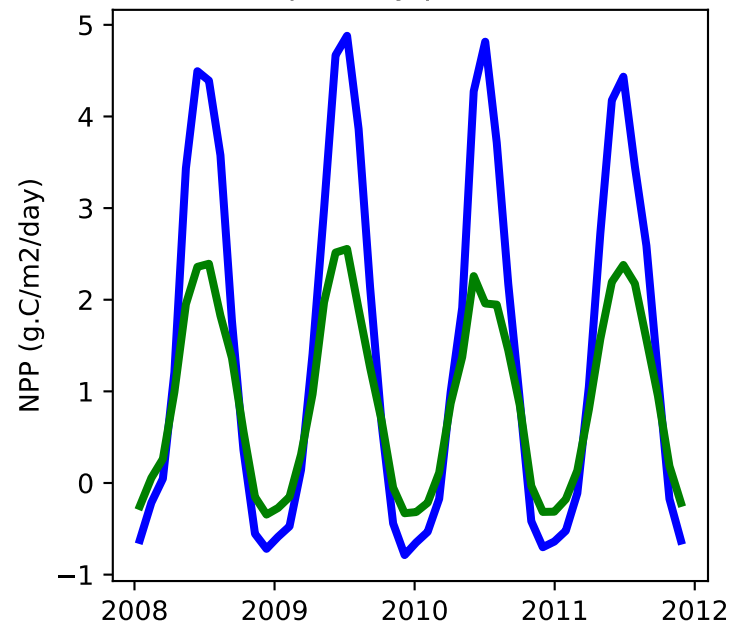

20220321_site_BE-Vie_ICB20TRCNPRDCTCBC 20220321_site_phs_BE-Vie_ICB20TRCNPRDCTCBC

gross primary production

net primary production

total projected leaf area index

total vegetation carbon, excluding cpool

20220321_site_BE-Vie_ICB20TRCNPRDCTCBC 20220321_site_phs_BE-Vie_ICB20TRCNPRDCTCBC