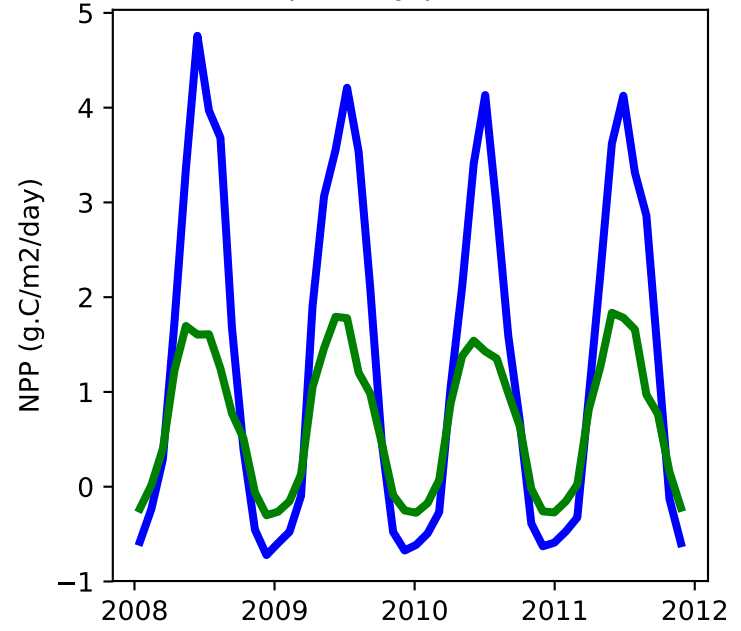

20220321_site_CZ-BK1_ICB20TRCNPRDCTCBC 20220321_site_phs_CZ-BK1_ICB20TRCNPRDCTCBC

gross primary production

net primary production

total projected leaf area index

total vegetation carbon, excluding cpool