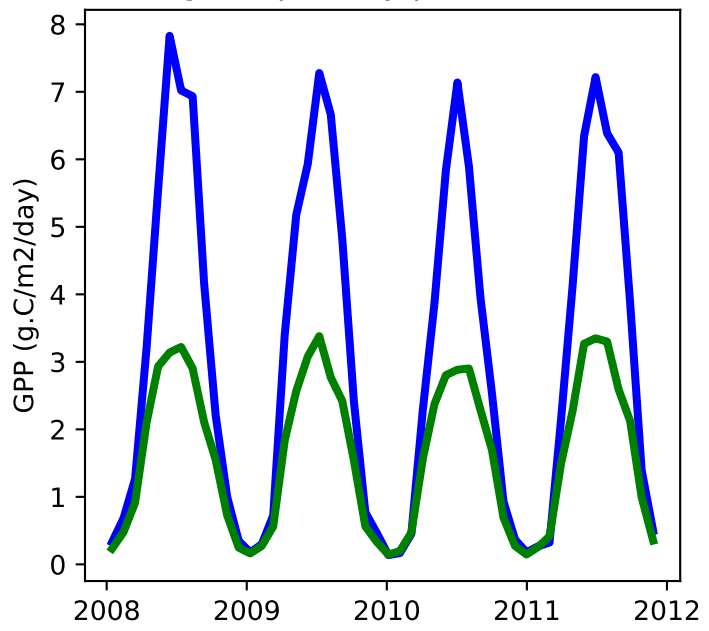

20220321_site_CZ-BK1_ICB20TRCNPRDCTCBC 20220321_site_phs_CZ-BK1_ICB20TRCNPRDCTCBC

gross primary production

net primary production

total projected leaf area index

total vegetation carbon, excluding cpool