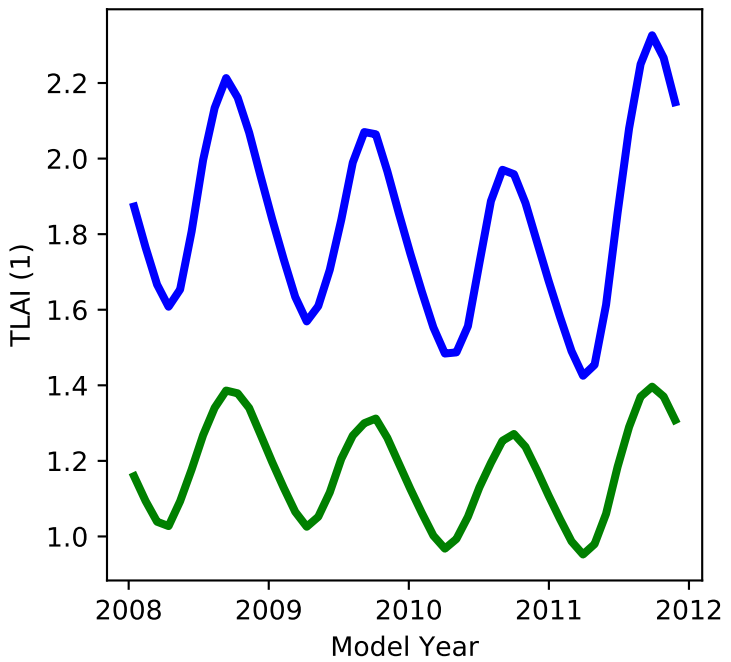

20220321_site_CZ-BK1_ICB20TRCNPRDCTCBC 20220321_site_phs_CZ-BK1_ICB20TRCNPRDCTCBC

gross primary production

net primary production

total projected leaf area index

total vegetation carbon, excluding cpool