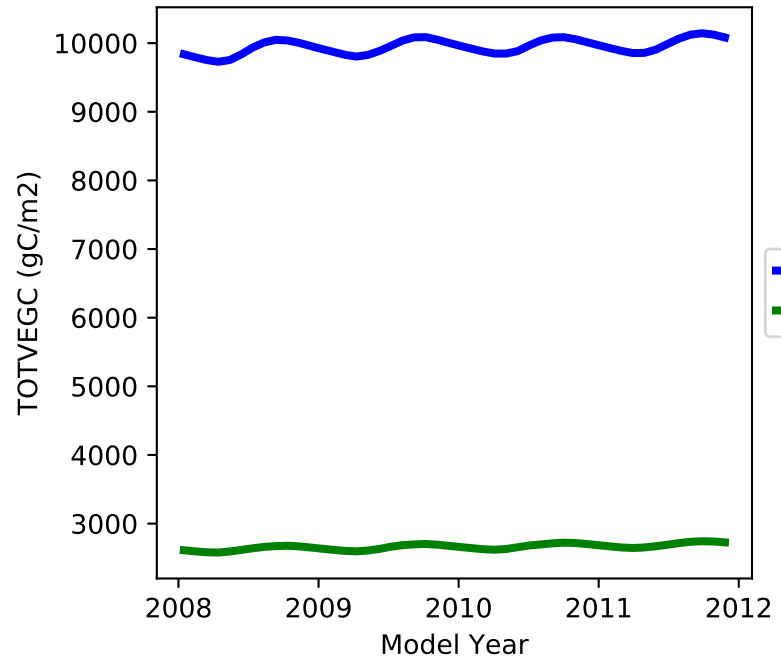

20220321_site_DE-Tha_ICB20TRCNPRDCTCBC 20220321_site_phs_DE-Tha_ICB20TRCNPRDCTCBC

gross primary production

net primary production

total projected leaf area index

total vegetation carbon, excluding cpool

20220321_site_DE-Tha_ICB20TRCNPRDCTCBC 20220321_site_phs_DE-Tha_ICB20TRCNPRDCTCBC