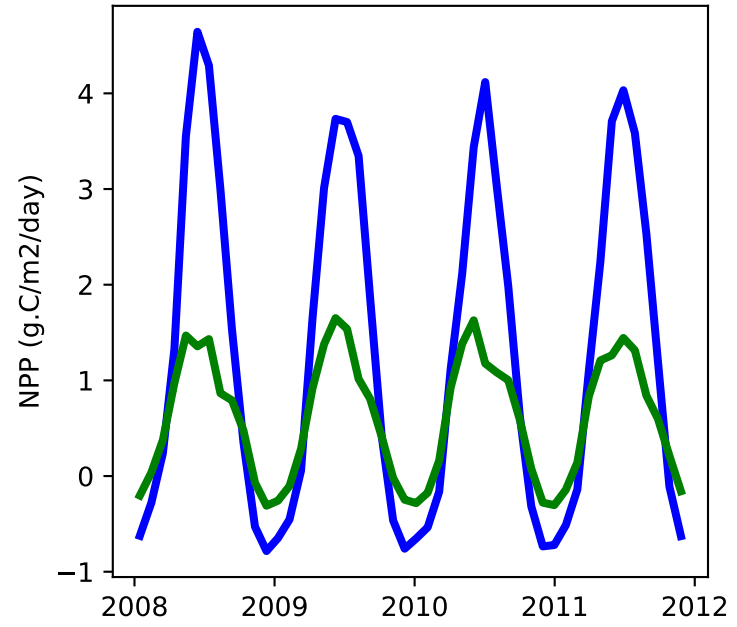

20220321_site_DE-Tha_ICB20TRCNPRDCTCBC 20220321_site_phs_DE-Tha_ICB20TRCNPRDCTCBC

gross primary production

net primary production

total projected leaf area index

total vegetation carbon, excluding cpool

20220321_site_DE-Tha_ICB20TRCNPRDCTCBC 20220321_site_phs_DE-Tha_ICB20TRCNPRDCTCBC