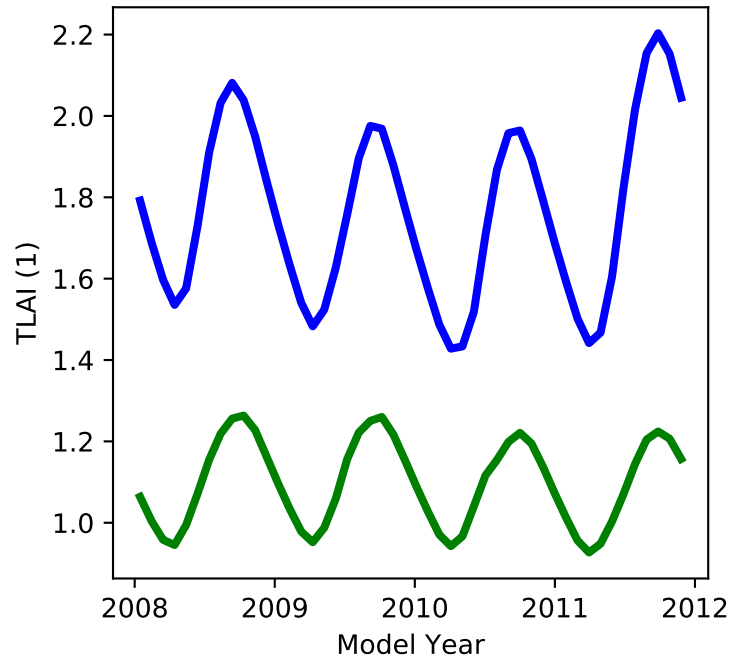

20220321_site_DE-Tha_ICB20TRCNPRDCTCBC 20220321_site_phs_DE-Tha_ICB20TRCNPRDCTCBC

gross primary production

net primary production

total projected leaf area index

total vegetation carbon, excluding cpool

20220321_site_DE-Tha_ICB20TRCNPRDCTCBC 20220321_site_phs_DE-Tha_ICB20TRCNPRDCTCBC