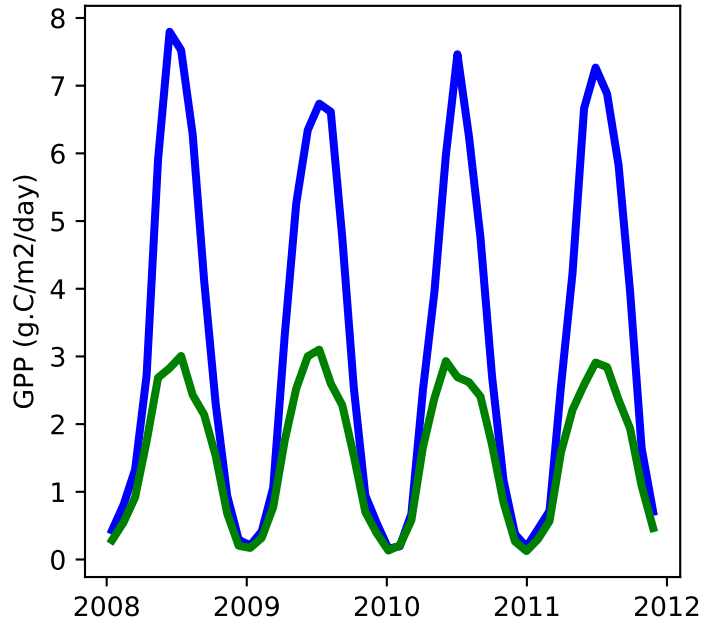

20220321_site_DE-Tha_ICB20TRCNPRDCTCBC 20220321_site_phs_DE-Tha_ICB20TRCNPRDCTCBC

gross primary production

net primary production

total projected leaf area index

total vegetation carbon, excluding cpool

20220321_site_DE-Tha_ICB20TRCNPRDCTCBC 20220321_site_phs_DE-Tha_ICB20TRCNPRDCTCBC