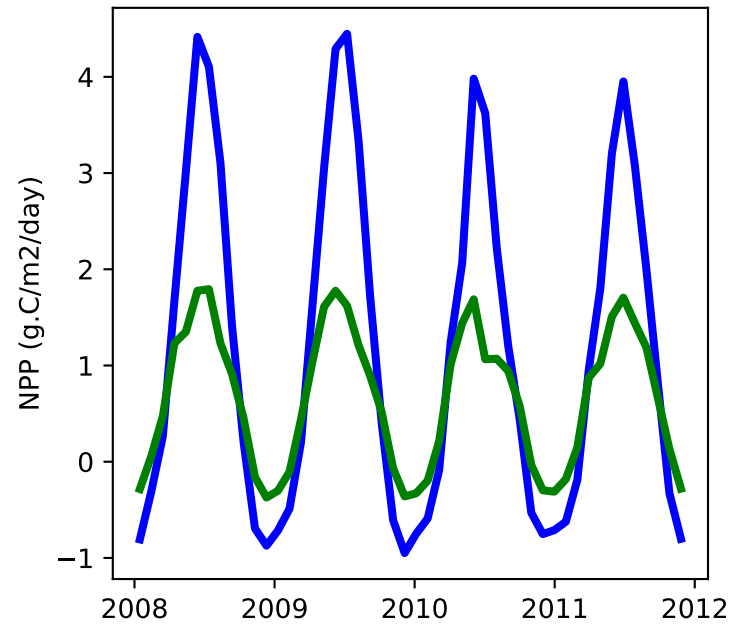

20220321_site_NL-Loo_ICB20TRCNPRDCTCBC 20220321_site_phs_NL-Loo_ICB20TRCNPRDCTCBC

gross primary production

net primary production

total projected leaf area index

total vegetation carbon, excluding cpool

20220321_site_NL-Loo_ICB20TRCNPRDCTCBC 20220321_site_phs_NL-Loo_ICB20TRCNPRDCTCBC