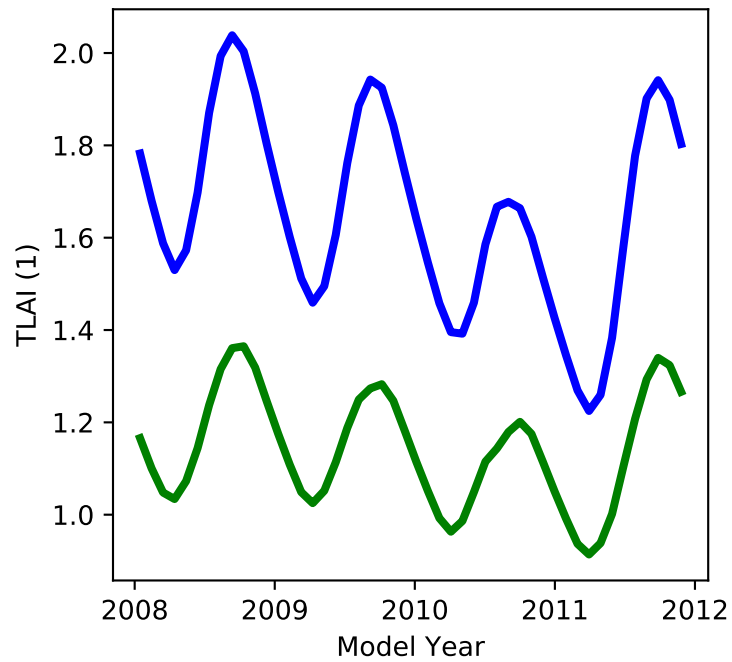

20220321_site_NL-Loo_ICB20TRCNPRDCTCBC 20220321_site_phs_NL-Loo_ICB20TRCNPRDCTCBC

gross primary production

net primary production

total projected leaf area index

total vegetation carbon, excluding cpool

20220321_site_NL-Loo_ICB20TRCNPRDCTCBC 20220321_site_phs_NL-Loo_ICB20TRCNPRDCTCBC