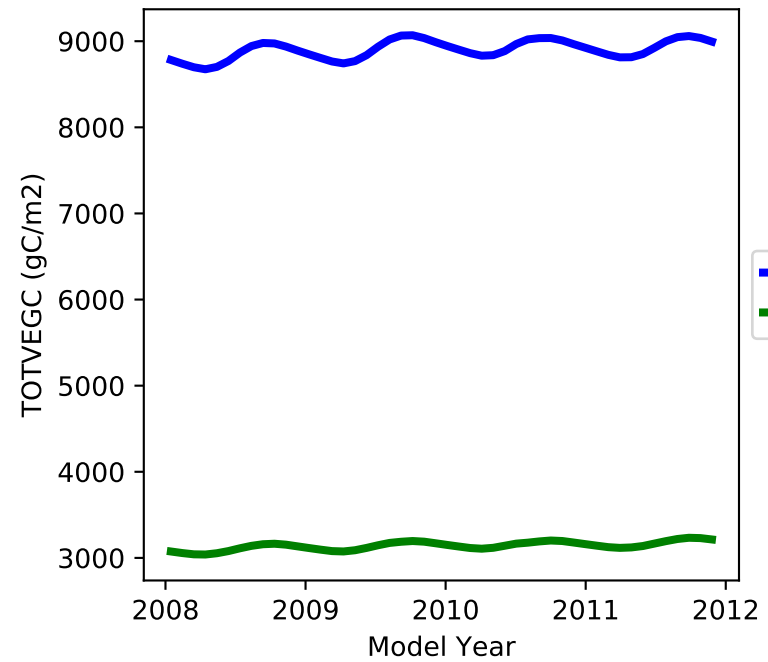

20220321_site_NL-Loo_ICB20TRCNPRDCTCBC 20220321_site_phs_NL-Loo_ICB20TRCNPRDCTCBC

gross primary production

net primary production

total projected leaf area index

total vegetation carbon, excluding cpool

20220321_site_NL-Loo_ICB20TRCNPRDCTCBC 20220321_site_phs_NL-Loo_ICB20TRCNPRDCTCBC