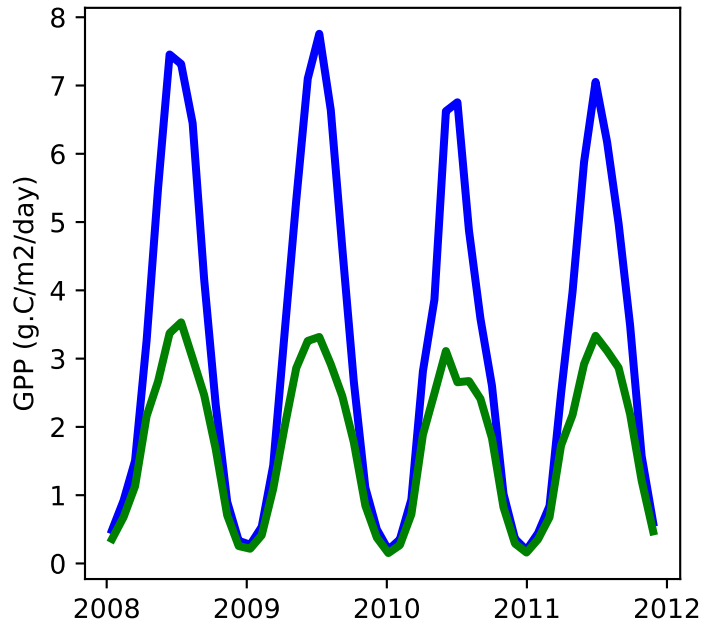

20220321_site_NL-Loo_ICB20TRCNPRDCTCBC 20220321_site_phs_NL-Loo_ICB20TRCNPRDCTCBC

gross primary production

net primary production

total projected leaf area index

total vegetation carbon, excluding cpool

20220321_site_NL-Loo_ICB20TRCNPRDCTCBC 20220321_site_phs_NL-Loo_ICB20TRCNPRDCTCBC