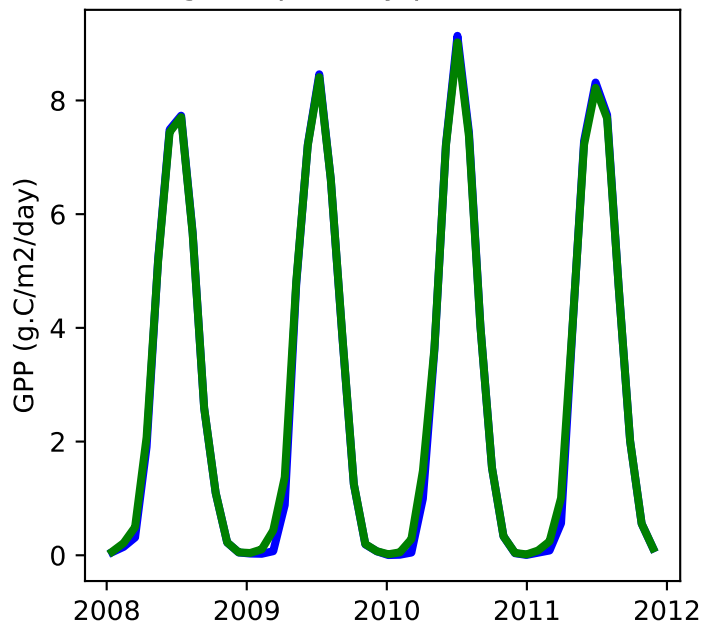

20220321\_site\_FI-Hyy\_ICB20TRCNPRDCTCBC 20220321\_site\_phs\_FI-Hyy\_ICB20TRCNPRDCTCBC

gross primary production

net primary production

total projected leaf area index

total vegetation carbon, excluding cpool