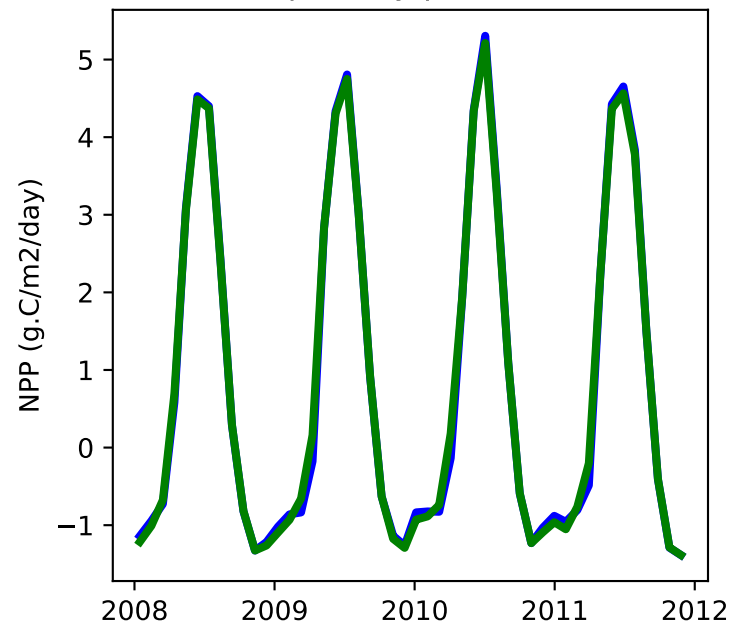

20220321\_site\_FI-Hyy\_ICB20TRCNPRDCTCBC 20220321\_site\_phs\_FI-Hyy\_ICB20TRCNPRDCTCBC

gross primary production

net primary production

total projected leaf area index

total vegetation carbon, excluding cpool