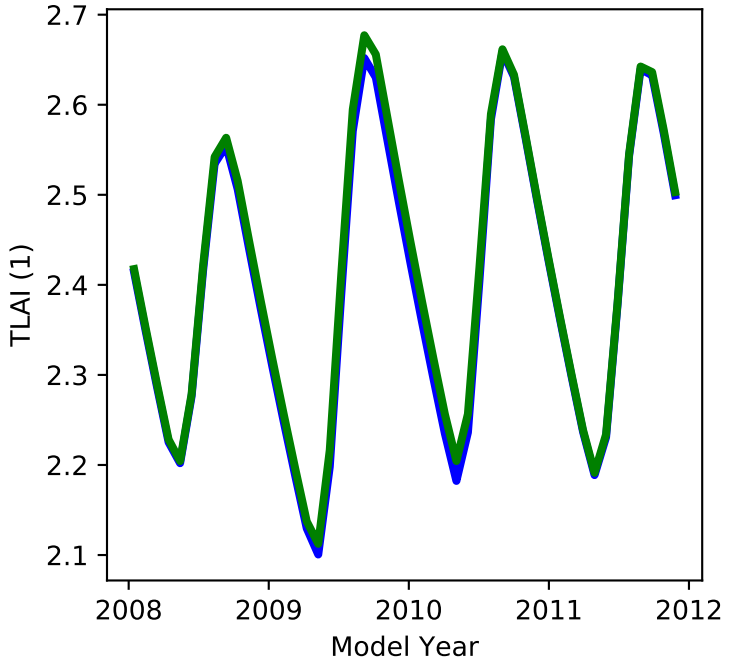

20220321\_site\_FI-Hyy\_ICB20TRCNPRDCTCBC 20220321\_site\_phs\_FI-Hyy\_ICB20TRCNPRDCTCBC

gross primary production

net primary production

total projected leaf area index

total vegetation carbon, excluding cpool