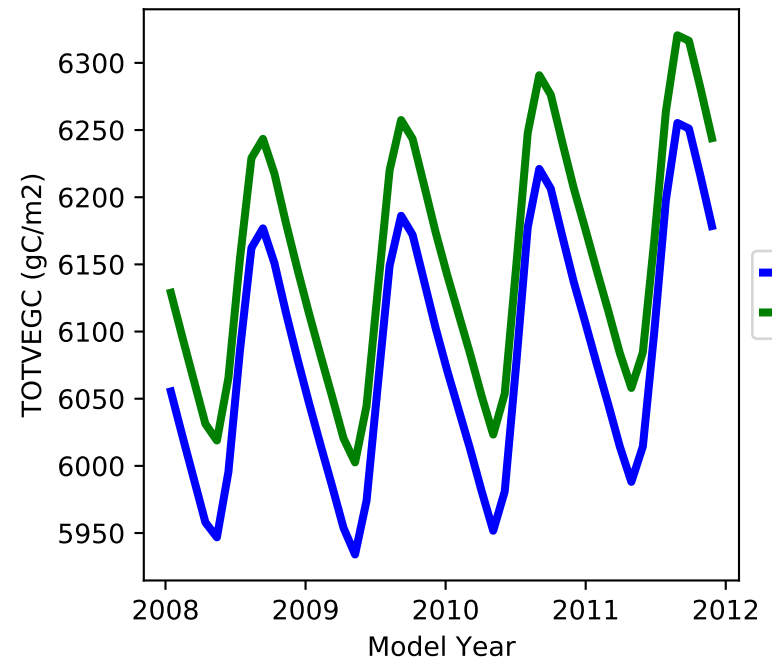

20220321\_site\_FI-Hyy\_ICB20TRCNPRDCTCBC 20220321\_site\_phs\_FI-Hyy\_ICB20TRCNPRDCTCBC

gross primary production

net primary production

total projected leaf area index

total vegetation carbon, excluding cpool