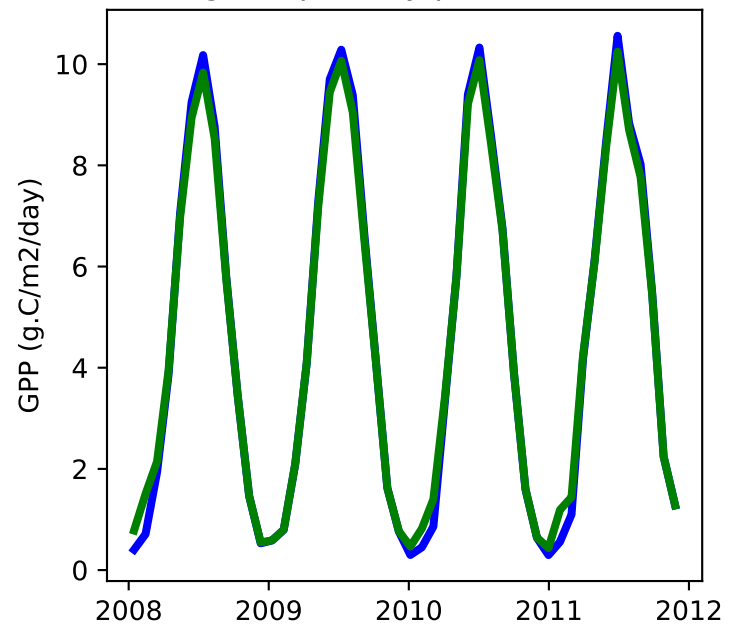

20220321_site_IT-Lav_ICB20TRCNPRDCTCBC 20220321_site_phs_IT-Lav_ICB20TRCNPRDCTCBC

gross primary production

net primary production

total projected leaf area index

total vegetation carbon, excluding cpool

20220321_site_IT-Lav_ICB20TRCNPRDCTCBC 20220321_site_phs_IT-Lav_ICB20TRCNPRDCTCBC