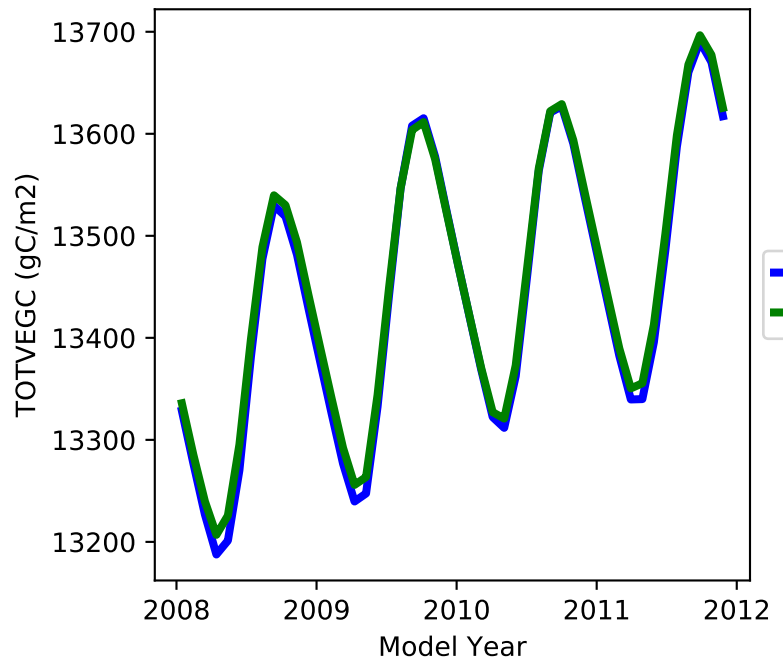

20220321_site_IT-Lav_ICB20TRCNPRDCTCBC 20220321_site_phs_IT-Lav_ICB20TRCNPRDCTCBC

gross primary production

net primary production

total projected leaf area index

total vegetation carbon, excluding cpool

20220321_site_IT-Lav_ICB20TRCNPRDCTCBC 20220321_site_phs_IT-Lav_ICB20TRCNPRDCTCBC