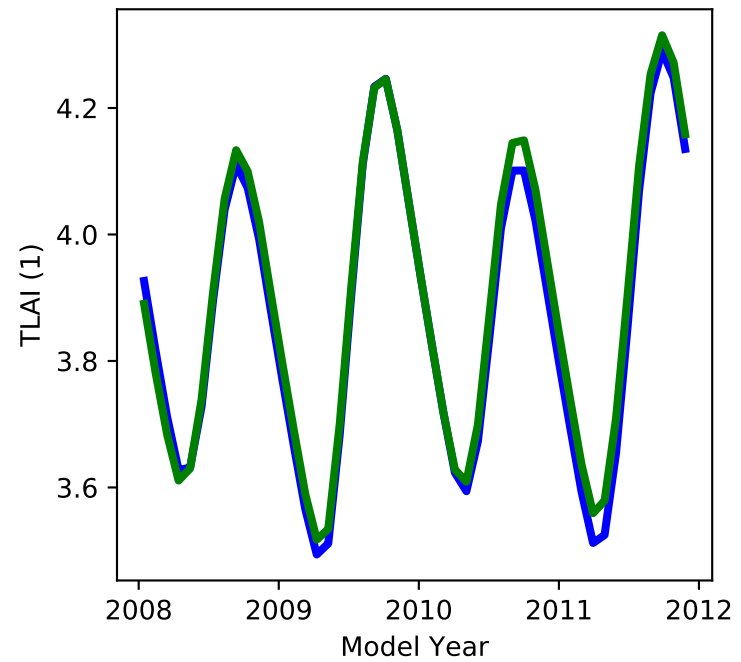

20220321_site_IT-Lav_ICB20TRCNPRDCTCBC 20220321_site_phs_IT-Lav_ICB20TRCNPRDCTCBC

gross primary production

net primary production

total projected leaf area index

total vegetation carbon, excluding cpool

20220321_site_IT-Lav_ICB20TRCNPRDCTCBC 20220321_site_phs_IT-Lav_ICB20TRCNPRDCTCBC