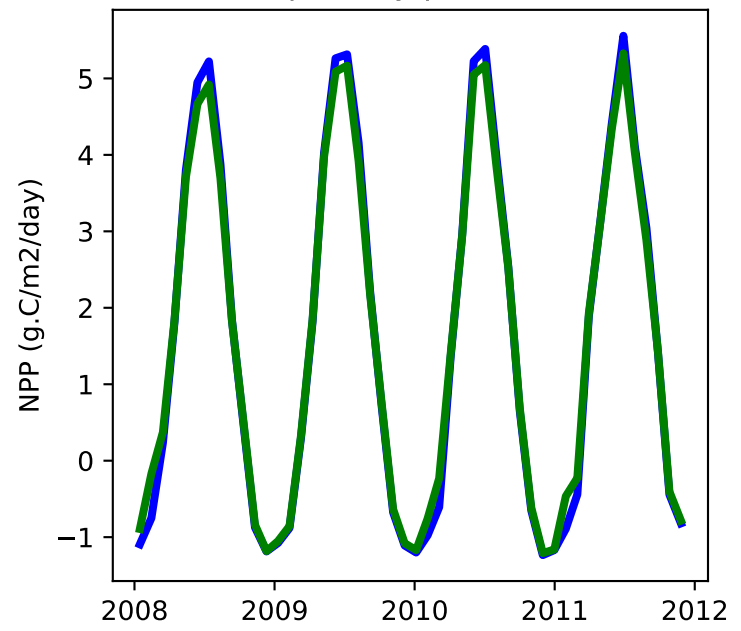

20220321_site_IT-Lav_ICB20TRCNPRDCTCBC 20220321_site_phs_IT-Lav_ICB20TRCNPRDCTCBC

gross primary production

net primary production

total projected leaf area index

total vegetation carbon, excluding cpool

20220321_site_IT-Lav_ICB20TRCNPRDCTCBC 20220321_site_phs_IT-Lav_ICB20TRCNPRDCTCBC