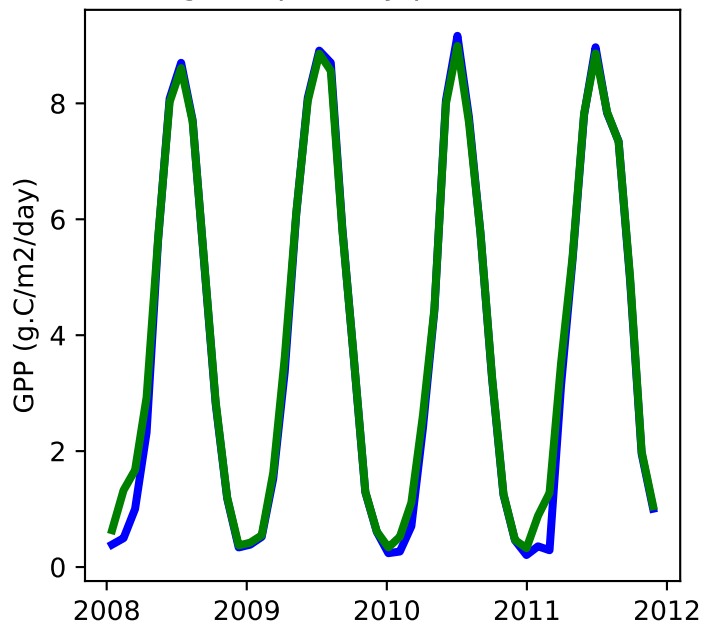

20220321_site_IT-Ren_ICB20TRCNPRDCTCBC 20220321_site_phs_IT-Ren_ICB20TRCNPRDCTCBC

gross primary production

net primary production

total projected leaf area index

total vegetation carbon, excluding cpool

20220321_site_IT-Ren_ICB20TRCNPRDCTCBC 20220321_site_phs_IT-Ren_ICB20TRCNPRDCTCBC