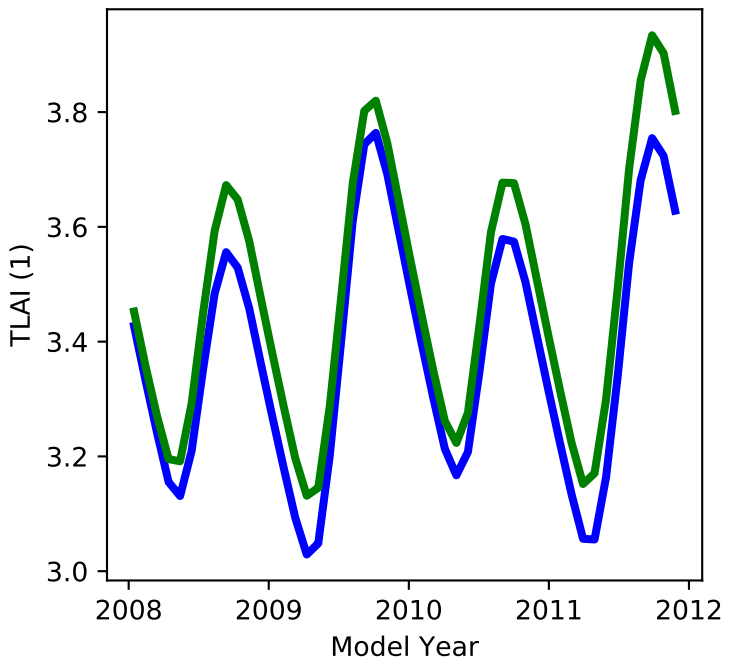

20220321_site_IT-Ren_ICB20TRCNPRDCTCBC 20220321_site_phs_IT-Ren_ICB20TRCNPRDCTCBC

gross primary production

net primary production

total projected leaf area index

total vegetation carbon, excluding cpool

20220321_site_IT-Ren_ICB20TRCNPRDCTCBC 20220321_site_phs_IT-Ren_ICB20TRCNPRDCTCBC