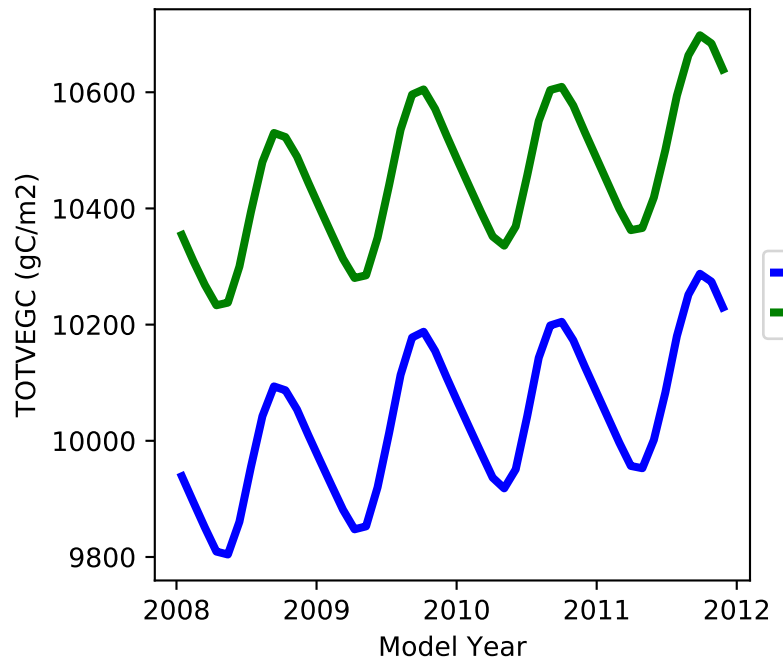

20220321_site_IT-Ren_ICB20TRCNPRDCTCBC 20220321_site_phs_IT-Ren_ICB20TRCNPRDCTCBC

gross primary production

net primary production

total projected leaf area index

total vegetation carbon, excluding cpool

20220321_site_IT-Ren_ICB20TRCNPRDCTCBC 20220321_site_phs_IT-Ren_ICB20TRCNPRDCTCBC