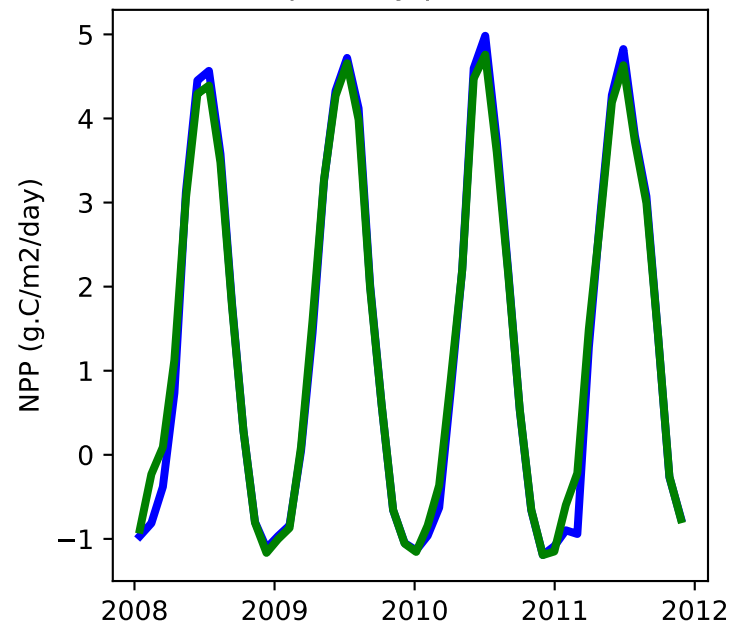

20220321_site_IT-Ren_ICB20TRCNPRDCTCBC 20220321_site_phs_IT-Ren_ICB20TRCNPRDCTCBC

gross primary production

net primary production

total projected leaf area index

total vegetation carbon, excluding cpool

20220321_site_IT-Ren_ICB20TRCNPRDCTCBC 20220321_site_phs_IT-Ren_ICB20TRCNPRDCTCBC