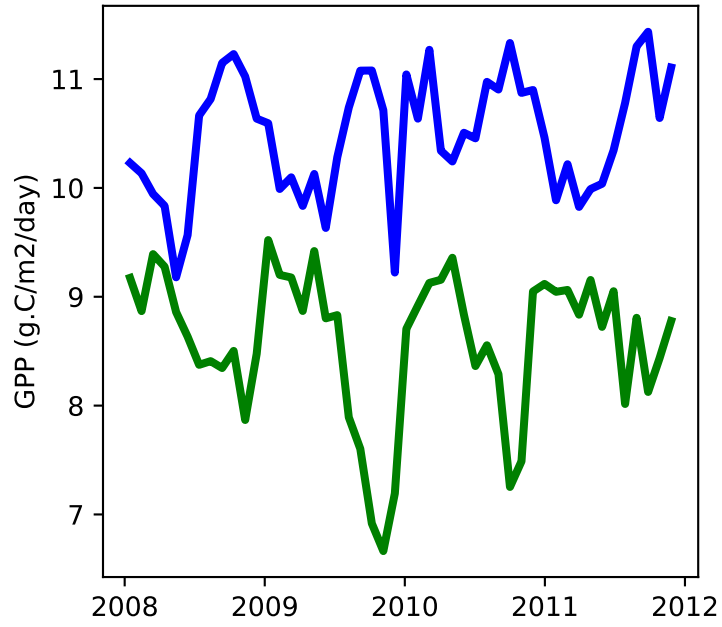

20220321_site_BR-Sa1_ICB20TRCNPRDCTCBC 20220321_site_phs_BR-Sa1_ICB20TRCNPRDCTCBC

gross primary production

net primary production

total projected leaf area index

total vegetation carbon, excluding cpool

20220321_site_BR-Sa1_ICB20TRCNPRDCTCBC 20220321_site_phs_BR-Sa1_ICB20TRCNPRDCTCBC