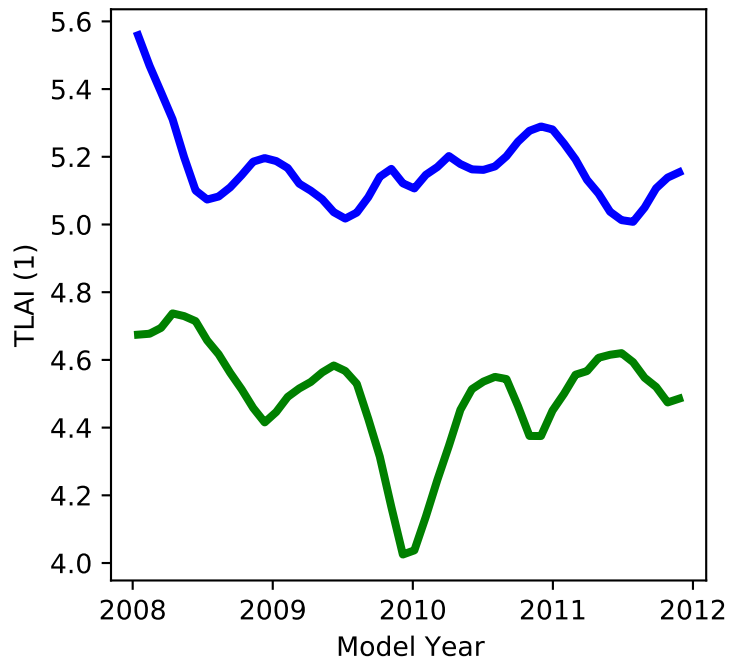

20220321_site_BR-Sa1_ICB20TRCNPRDCTCBC 20220321_site_phs_BR-Sa1_ICB20TRCNPRDCTCBC

gross primary production

net primary production

total projected leaf area index

total vegetation carbon, excluding cpool

20220321_site_BR-Sa1_ICB20TRCNPRDCTCBC 20220321_site_phs_BR-Sa1_ICB20TRCNPRDCTCBC