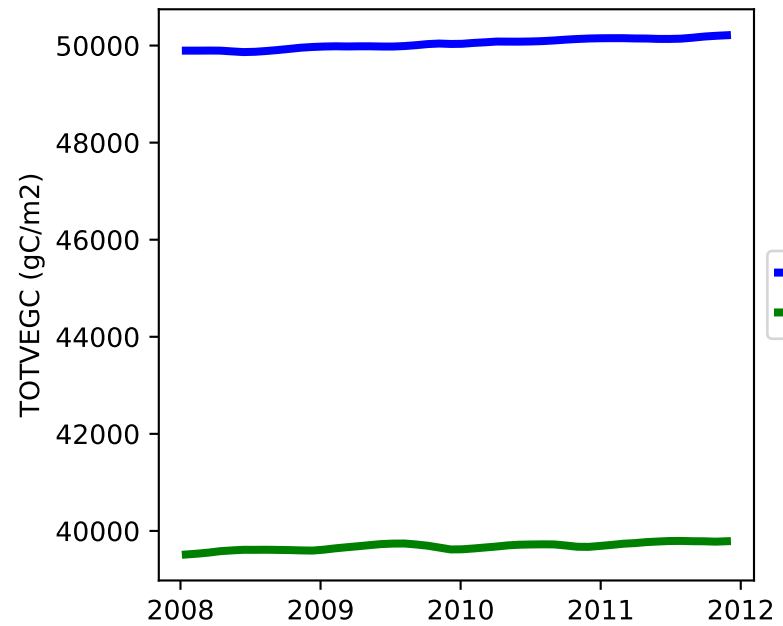

20220321_site_BR-Sa1_ICB20TRCNPRDCTCBC 20220321_site_phs_BR-Sa1_ICB20TRCNPRDCTCBC

gross primary production

net primary production

total projected leaf area index

total vegetation carbon, excluding cpool

20220321_site_BR-Sa1_ICB20TRCNPRDCTCBC 20220321_site_phs_BR-Sa1_ICB20TRCNPRDCTCBC