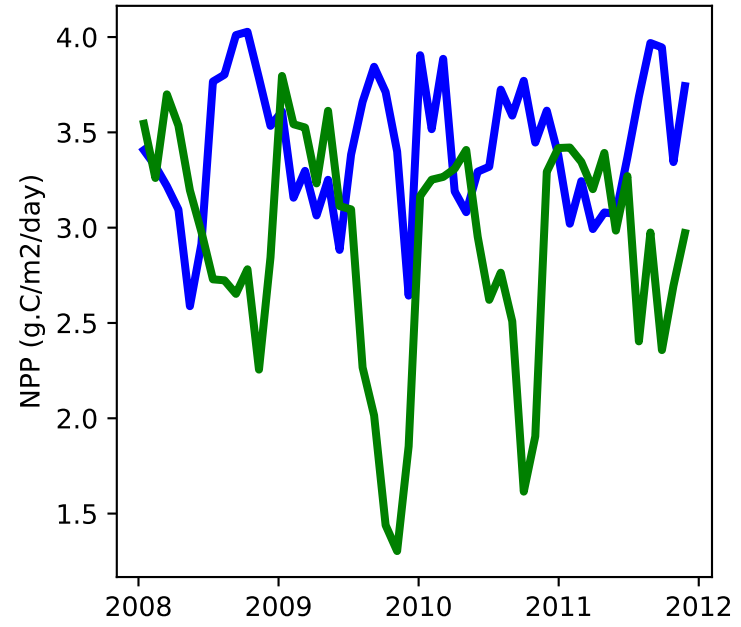

20220321_site_BR-Sa1_ICB20TRCNPRDCTCBC 20220321_site_phs_BR-Sa1_ICB20TRCNPRDCTCBC

gross primary production

net primary production

total projected leaf area index

total vegetation carbon, excluding cpool

20220321_site_BR-Sa1_ICB20TRCNPRDCTCBC 20220321_site_phs_BR-Sa1_ICB20TRCNPRDCTCBC