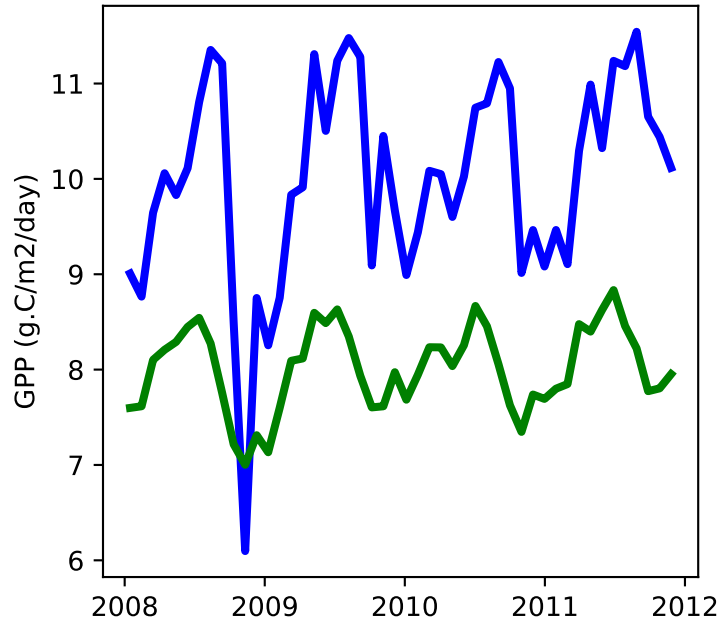

20220321\_site\_GF-Guy\_ICB20TRCNPRDCTCBC 20220321\_site\_phs\_GF-Guy\_ICB20TRCNPRDCTCBC

gross primary production

net primary production

total projected leaf area index

total vegetation carbon, excluding cpool