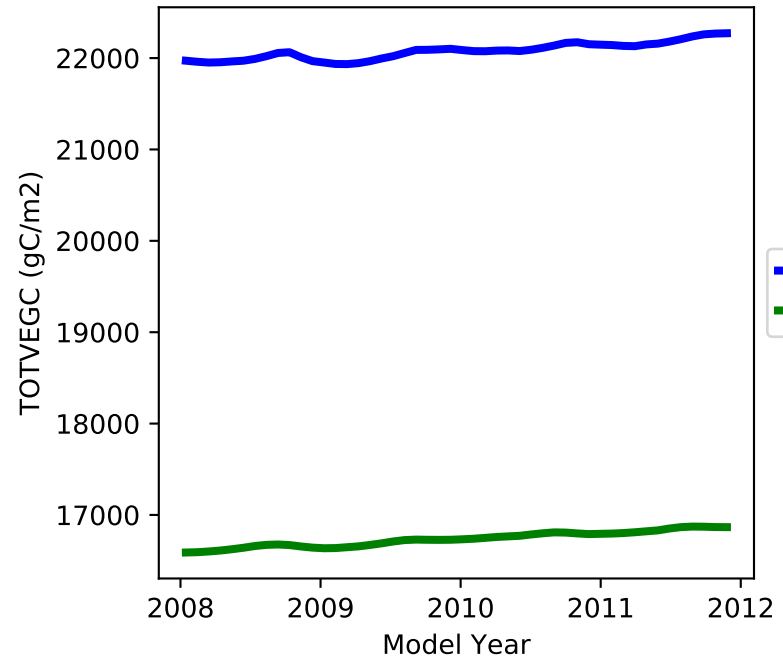

20220321\_site\_GF-Guy\_ICB20TRCNPRDCTCBC 20220321\_site\_phs\_GF-Guy\_ICB20TRCNPRDCTCBC

gross primary production

net primary production

total projected leaf area index

total vegetation carbon, excluding cpool