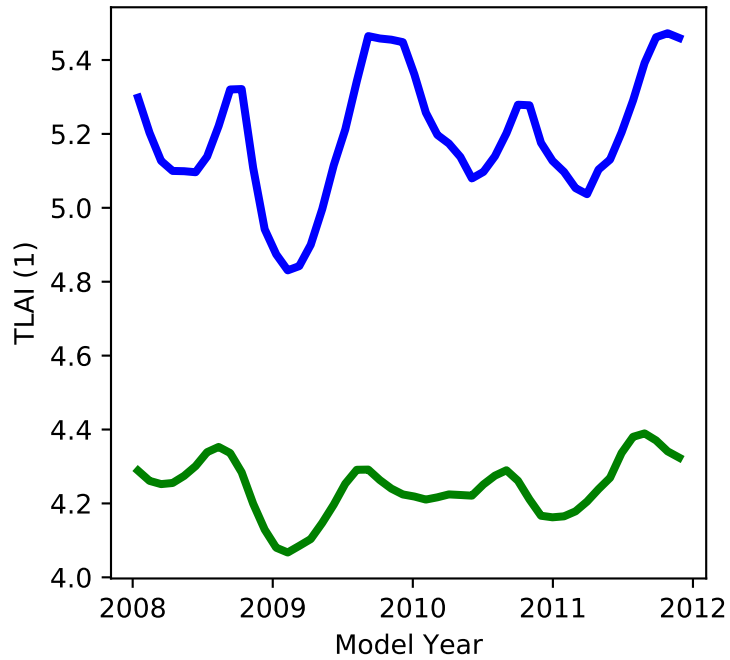

20220321\_site\_GF-Guy\_ICB20TRCNPRDCTCBC 20220321\_site\_phs\_GF-Guy\_ICB20TRCNPRDCTCBC

gross primary production

net primary production

total projected leaf area index

total vegetation carbon, excluding cpool