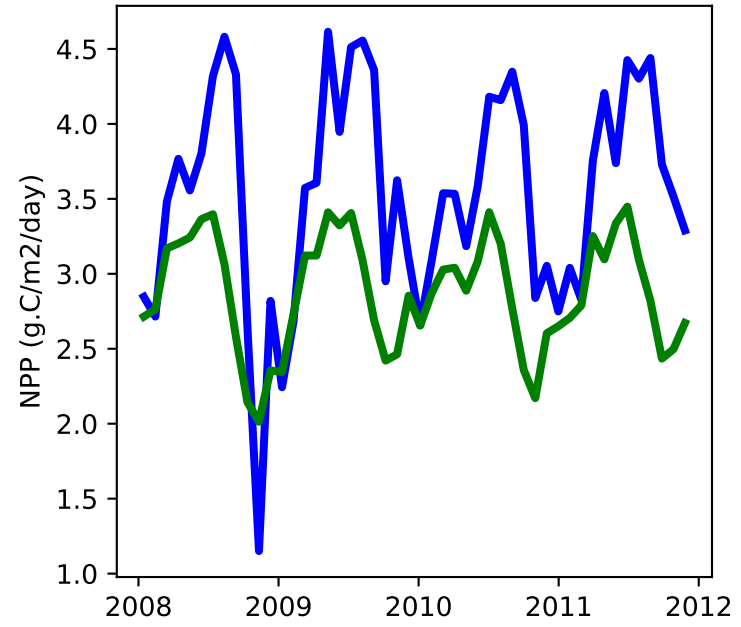

20220321\_site\_GF-Guy\_ICB20TRCNPRDCTCBC 20220321\_site\_phs\_GF-Guy\_ICB20TRCNPRDCTCBC

gross primary production

net primary production

total projected leaf area index

total vegetation carbon, excluding cpool