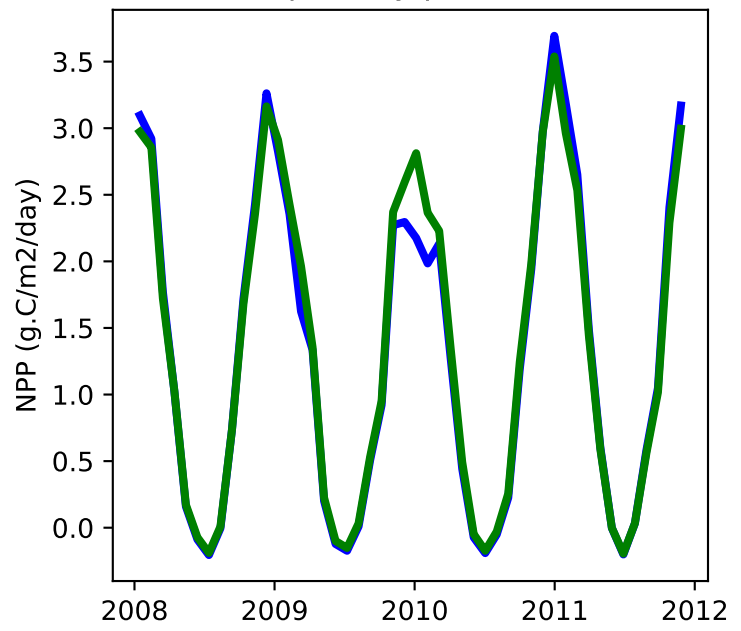

20220321_site_AU-Tum_ICB20TRCNPRDCTCBC 20220321_site_phs_AU-Tum_ICB20TRCNPRDCTCBC

gross primary production

net primary production

total projected leaf area index

total vegetation carbon, excluding cpool

20220321_site_AU-Tum_ICB20TRCNPRDCTCBC
20220321_site_phs_AU-Tum_ICB20TRCNPRDCTCBC