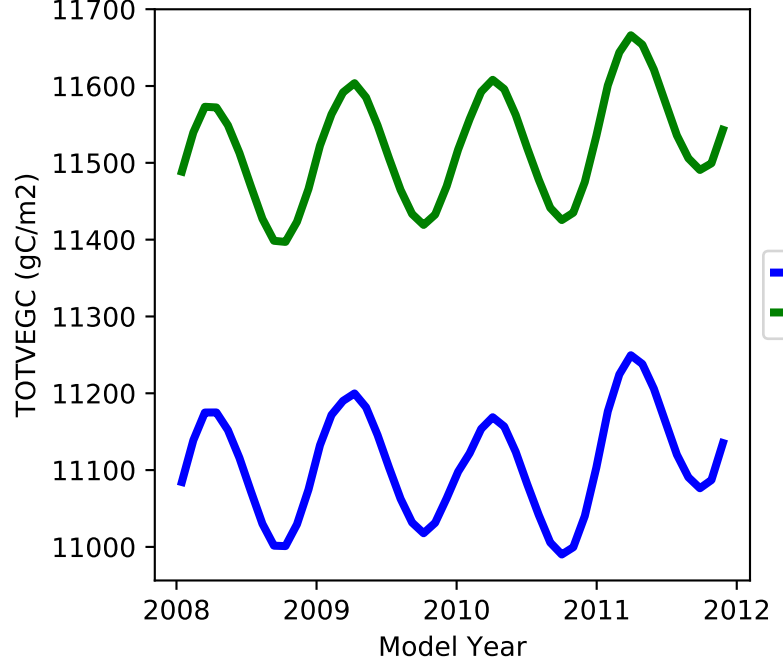

20220321_site_AU-Tum_ICB20TRCNPRDCTCBC 20220321_site_phs_AU-Tum_ICB20TRCNPRDCTCBC

gross primary production

net primary production

total projected leaf area index

total vegetation carbon, excluding cpool

20220321_site_AU-Tum_ICB20TRCNPRDCTCBC
20220321_site_phs_AU-Tum_ICB20TRCNPRDCTCBC