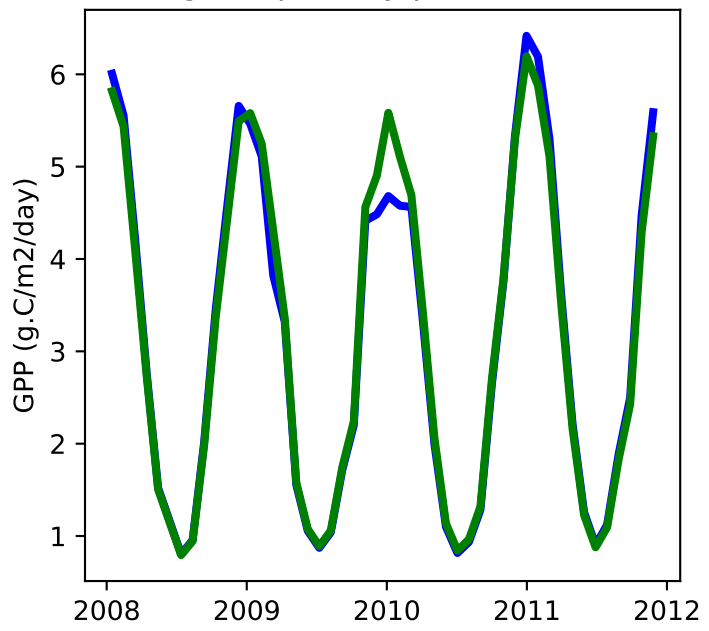

20220321_site_AU-Tum_ICB20TRCNPRDCTCBC 20220321_site_phs_AU-Tum_ICB20TRCNPRDCTCBC

gross primary production

net primary production

total projected leaf area index

total vegetation carbon, excluding cpool

20220321_site_AU-Tum_ICB20TRCNPRDCTCBC
20220321_site_phs_AU-Tum_ICB20TRCNPRDCTCBC