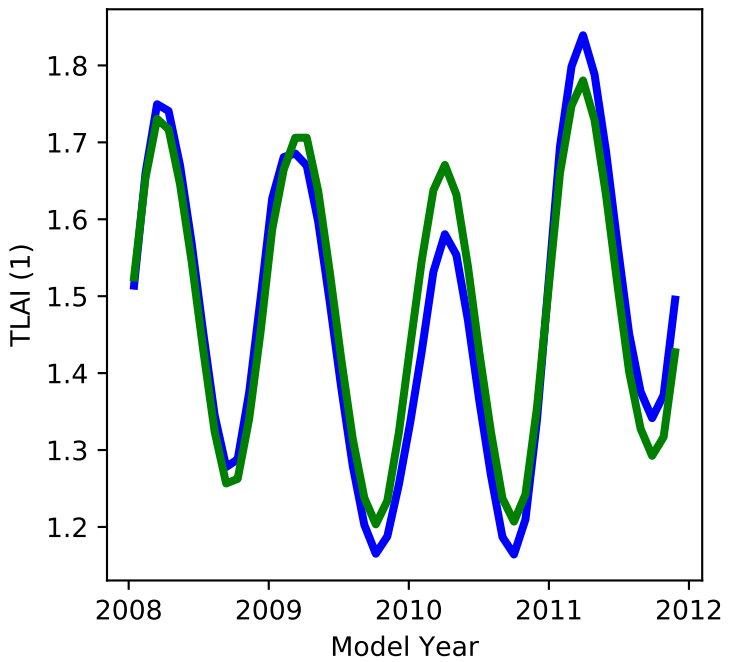

20220321_site_AU-Tum_ICB20TRCNPRDCTCBC 20220321_site_phs_AU-Tum_ICB20TRCNPRDCTCBC

gross primary production

net primary production

total projected leaf area index

total vegetation carbon, excluding cpool

20220321_site_AU-Tum_ICB20TRCNPRDCTCBC
20220321_site_phs_AU-Tum_ICB20TRCNPRDCTCBC