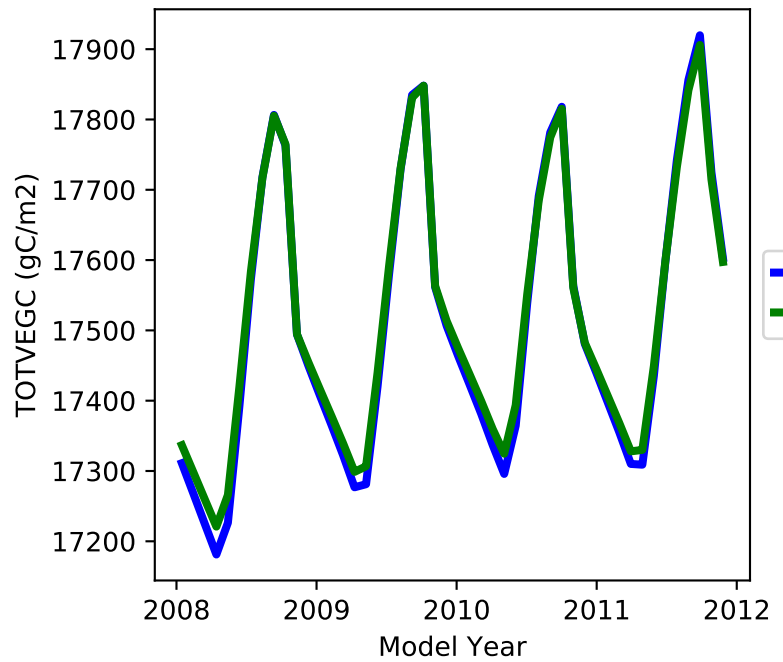

20220321_site_DE-Hai_ICB20TRCNPRDCTCBC 20220321_site_phs_DE-Hai_ICB20TRCNPRDCTCBC

gross primary production

net primary production

total projected leaf area index

total vegetation carbon, excluding cpool

20220321_site_DE-Hai_ICB20TRCNPRDCTCBC 20220321_site_phs_DE-Hai_ICB20TRCNPRDCTCBC