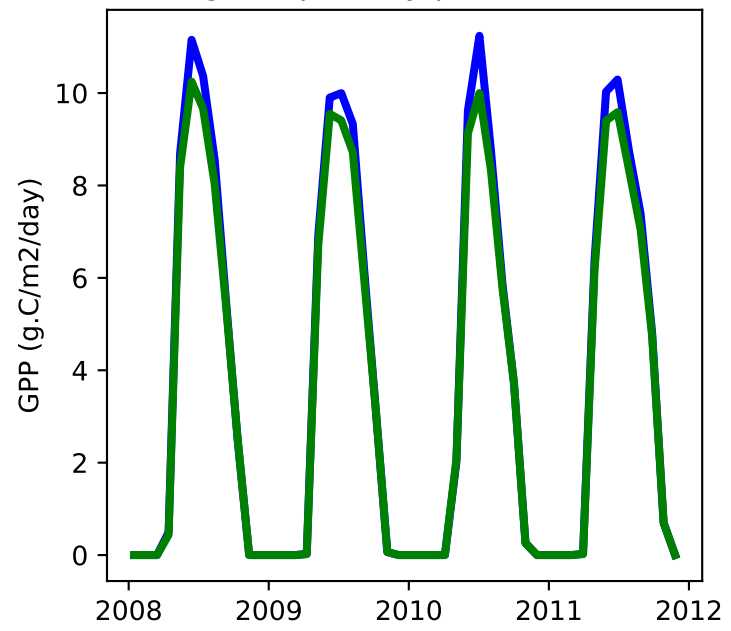

20220321_site_DE-Hai_ICB20TRCNPRDCTCBC 20220321_site_phs_DE-Hai_ICB20TRCNPRDCTCBC

gross primary production

net primary production

total projected leaf area index

total vegetation carbon, excluding cpool

20220321_site_DE-Hai_ICB20TRCNPRDCTCBC 20220321_site_phs_DE-Hai_ICB20TRCNPRDCTCBC