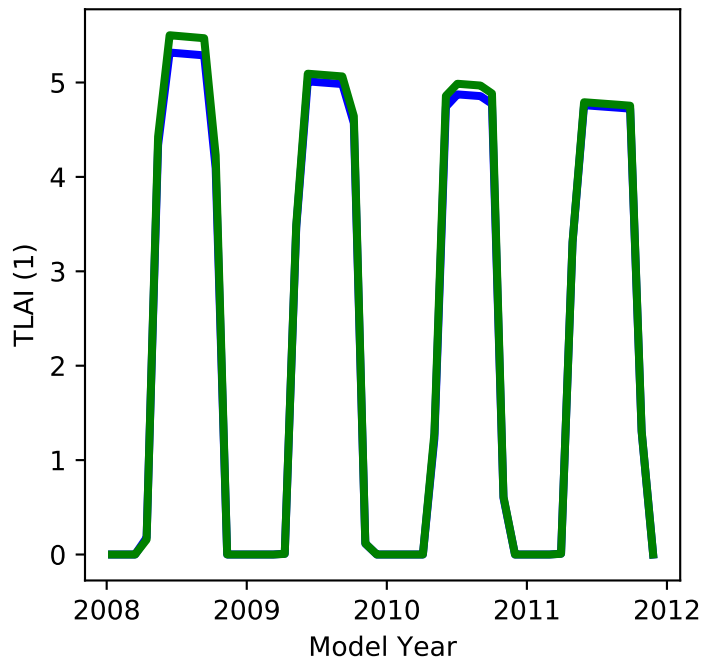

20220321_site_DE-Hai_ICB20TRCNPRDCTCBC 20220321_site_phs_DE-Hai_ICB20TRCNPRDCTCBC

gross primary production

net primary production

total projected leaf area index

total vegetation carbon, excluding cpool

20220321_site_DE-Hai_ICB20TRCNPRDCTCBC 20220321_site_phs_DE-Hai_ICB20TRCNPRDCTCBC