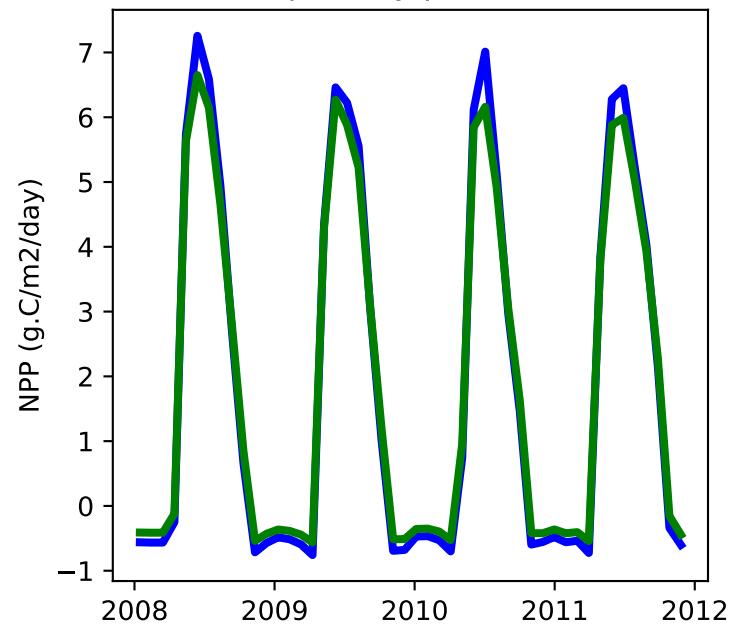

20220321_site_DE-Hai_ICB20TRCNPRDCTCBC 20220321_site_phs_DE-Hai_ICB20TRCNPRDCTCBC

gross primary production

net primary production

total projected leaf area index

total vegetation carbon, excluding cpool

20220321_site_DE-Hai_ICB20TRCNPRDCTCBC 20220321_site_phs_DE-Hai_ICB20TRCNPRDCTCBC