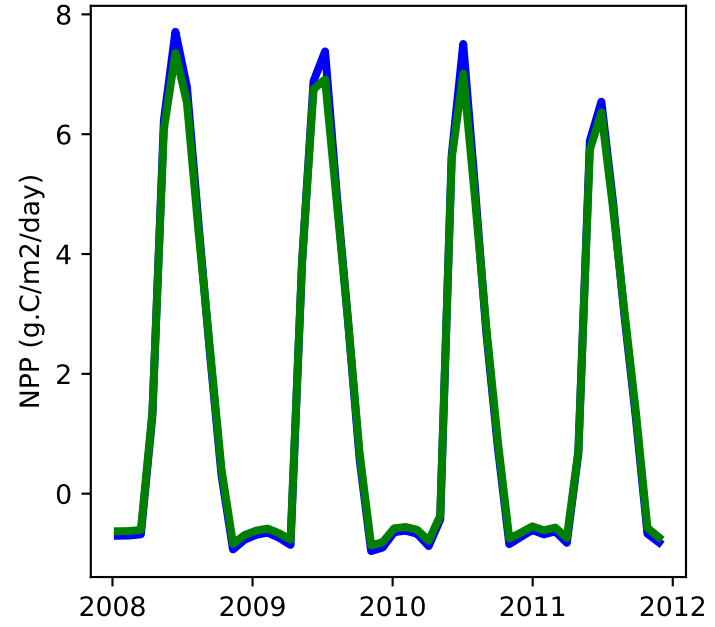

20220321_site_DK-Sor_ICB20TRCNPRDCTCBC 20220321_site_phs_DK-Sor_ICB20TRCNPRDCTCBC

gross primary production

net primary production

total projected leaf area index

total vegetation carbon, excluding cpool

20220321_site_DK-Sor_ICB20TRCNPRDCTCBC 20220321_site_phs_DK-Sor_ICB20TRCNPRDCTCBC