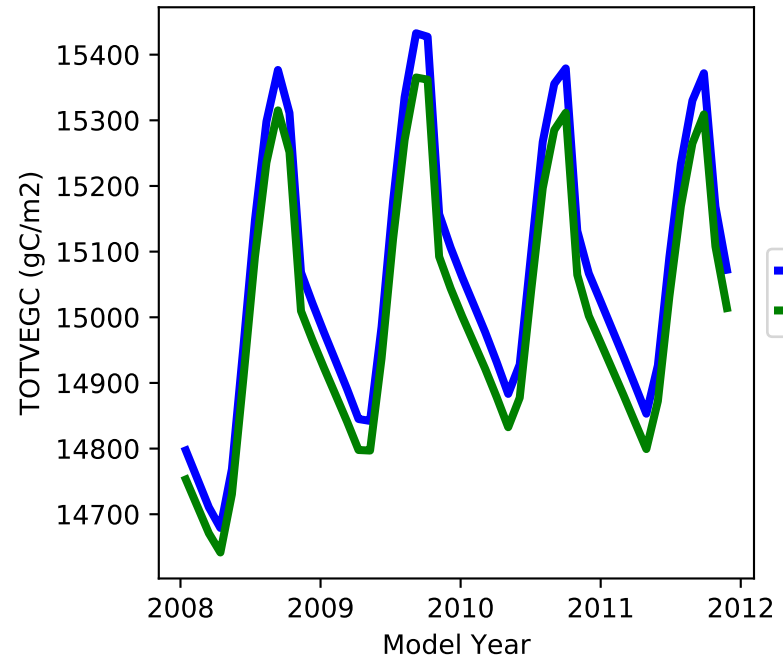

20220321_site_DK-Sor_ICB20TRCNPRDCTCBC 20220321_site_phs_DK-Sor_ICB20TRCNPRDCTCBC

gross primary production

net primary production

total projected leaf area index

total vegetation carbon, excluding cpool

20220321_site_DK-Sor_ICB20TRCNPRDCTCBC 20220321_site_phs_DK-Sor_ICB20TRCNPRDCTCBC