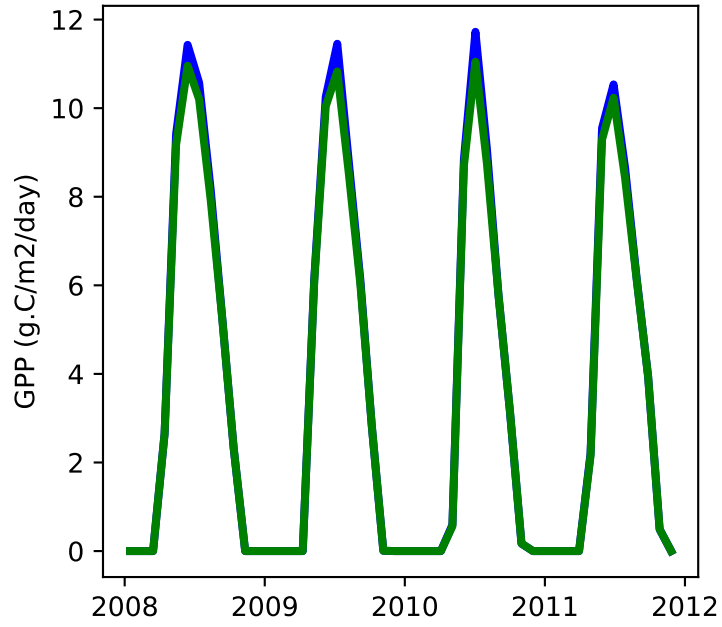

20220321_site_DK-Sor_ICB20TRCNPRDCTCBC 20220321_site_phs_DK-Sor_ICB20TRCNPRDCTCBC

gross primary production

net primary production

total projected leaf area index

total vegetation carbon, excluding cpool

20220321_site_DK-Sor_ICB20TRCNPRDCTCBC 20220321_site_phs_DK-Sor_ICB20TRCNPRDCTCBC