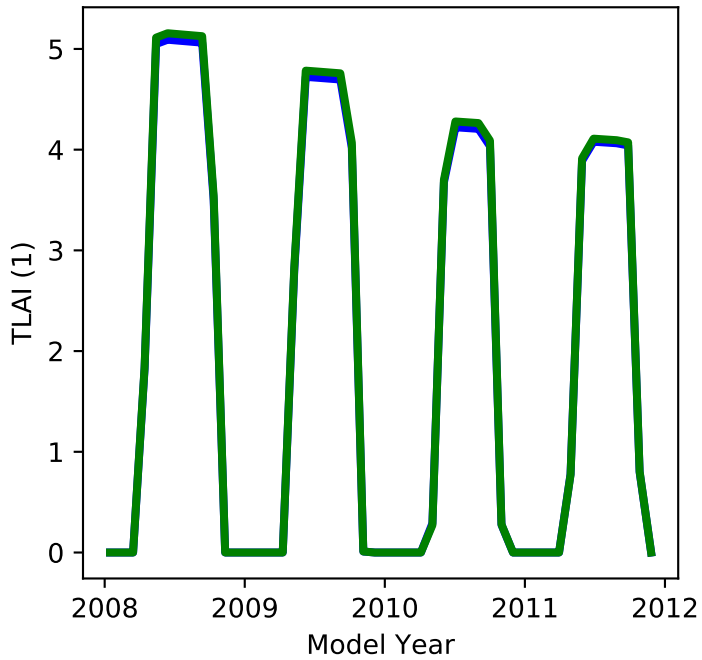

20220321_site_DK-Sor_ICB20TRCNPRDCTCBC 20220321_site_phs_DK-Sor_ICB20TRCNPRDCTCBC

gross primary production

net primary production

total projected leaf area index

total vegetation carbon, excluding cpool

20220321_site_DK-Sor_ICB20TRCNPRDCTCBC 20220321_site_phs_DK-Sor_ICB20TRCNPRDCTCBC