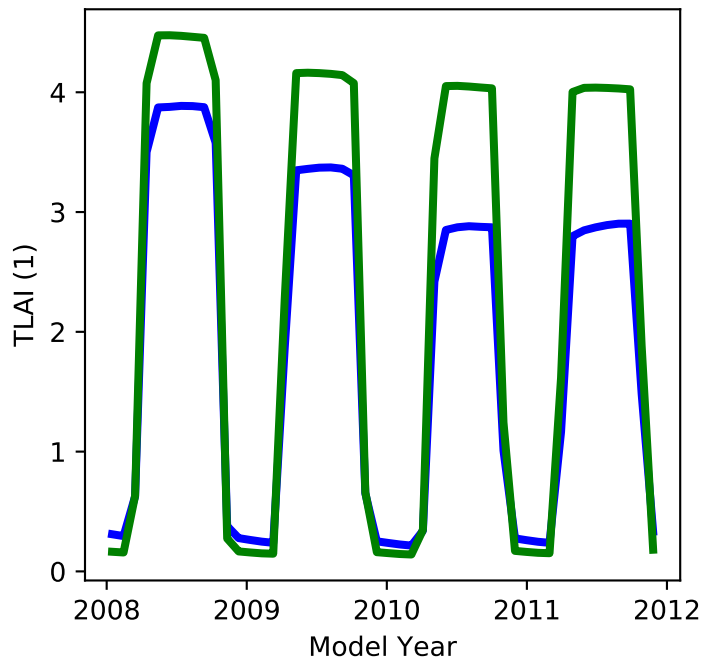

20220321_site_FR-Pue_ICB20TRCNPRDCTCBC 20220321_site_phs_FR-Pue_ICB20TRCNPRDCTCBC

gross primary production

net primary production

total projected leaf area index

total vegetation carbon, excluding cpool

20220321_site_FR-Pue_ICB20TRCNPRDCTCBC 20220321_site_phs_FR-Pue_ICB20TRCNPRDCTCBC