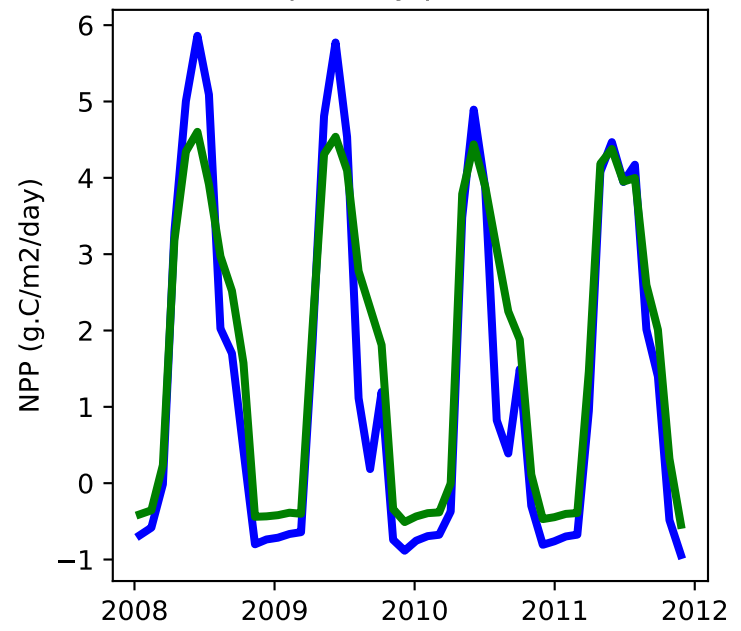

20220321_site_FR-Pue_ICB20TRCNPRDCTCBC 20220321_site_phs_FR-Pue_ICB20TRCNPRDCTCBC

gross primary production

net primary production

total projected leaf area index

total vegetation carbon, excluding cpool

20220321_site_FR-Pue_ICB20TRCNPRDCTCBC 20220321_site_phs_FR-Pue_ICB20TRCNPRDCTCBC