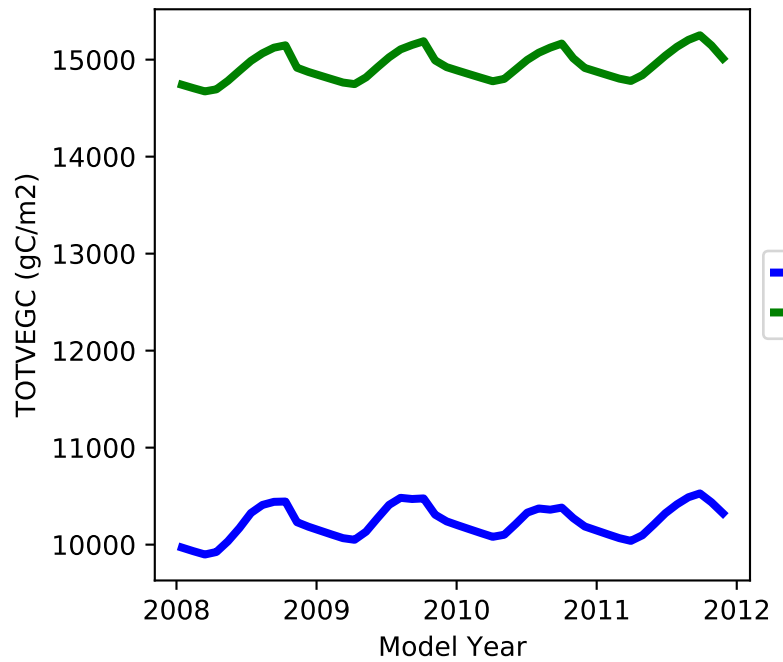

20220321_site_FR-Pue_ICB20TRCNPRDCTCBC 20220321_site_phs_FR-Pue_ICB20TRCNPRDCTCBC

gross primary production

net primary production

total projected leaf area index

total vegetation carbon, excluding cpool

20220321_site_FR-Pue_ICB20TRCNPRDCTCBC 20220321_site_phs_FR-Pue_ICB20TRCNPRDCTCBC