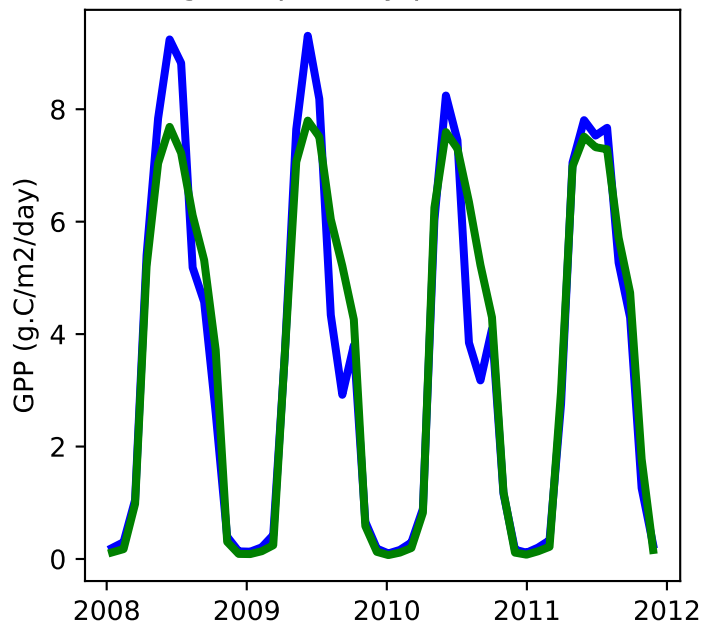

20220321_site_FR-Pue_ICB20TRCNPRDCTCBC 20220321_site_phs_FR-Pue_ICB20TRCNPRDCTCBC

gross primary production

net primary production

total projected leaf area index

total vegetation carbon, excluding cpool

20220321_site_FR-Pue_ICB20TRCNPRDCTCBC 20220321_site_phs_FR-Pue_ICB20TRCNPRDCTCBC